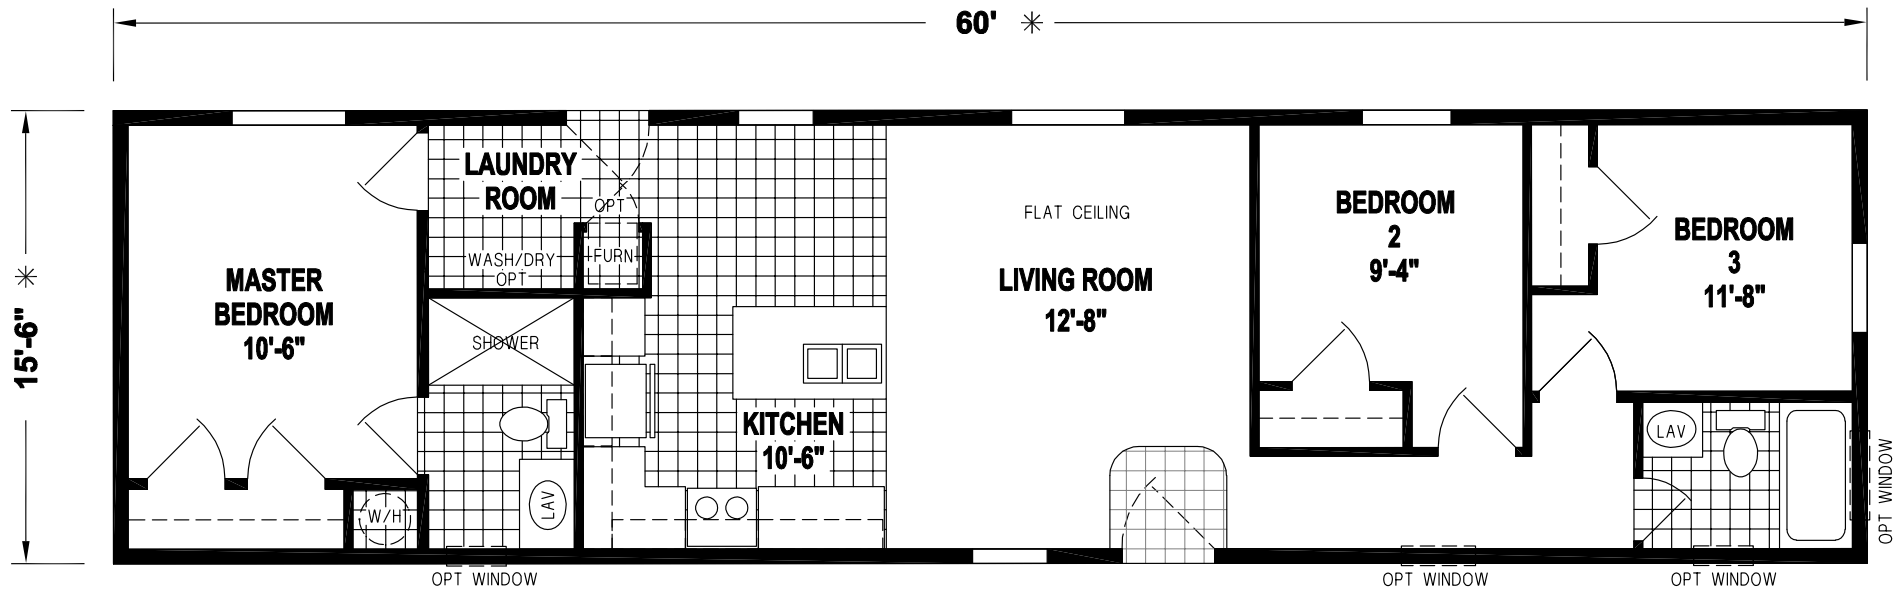

Andover

Prairie Dune Series

3 Bedrooms, 2 Baths
Approx. 930 Sq. Ft.

Last Updated: 11-14-19

315 W. Skyline Rd.
Arkansas City, KS 67005

I authorize Factory Expo Home Centers to build my house, per this plan.