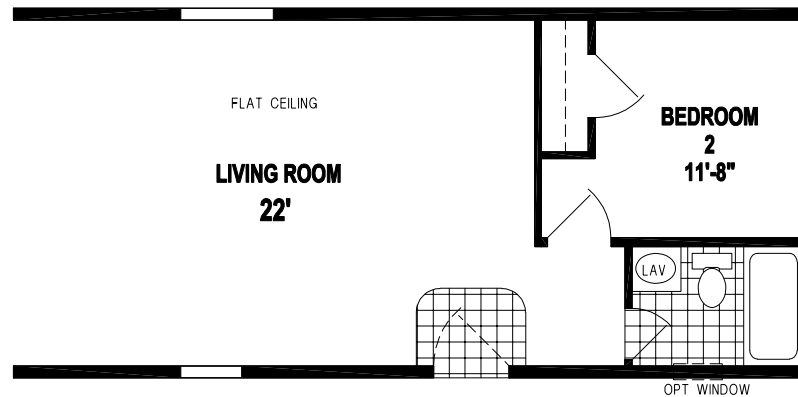

Andover

Prairie Dune Series

3 Bedrooms, 2 Baths
Approx. 930 Sq. Ft.

Last Updated: 11-14-19

315 W. Skyline Rd.
Arkansas City, KS 67005

I authorize Factory Expo Home Centers to build my house, per this plan.