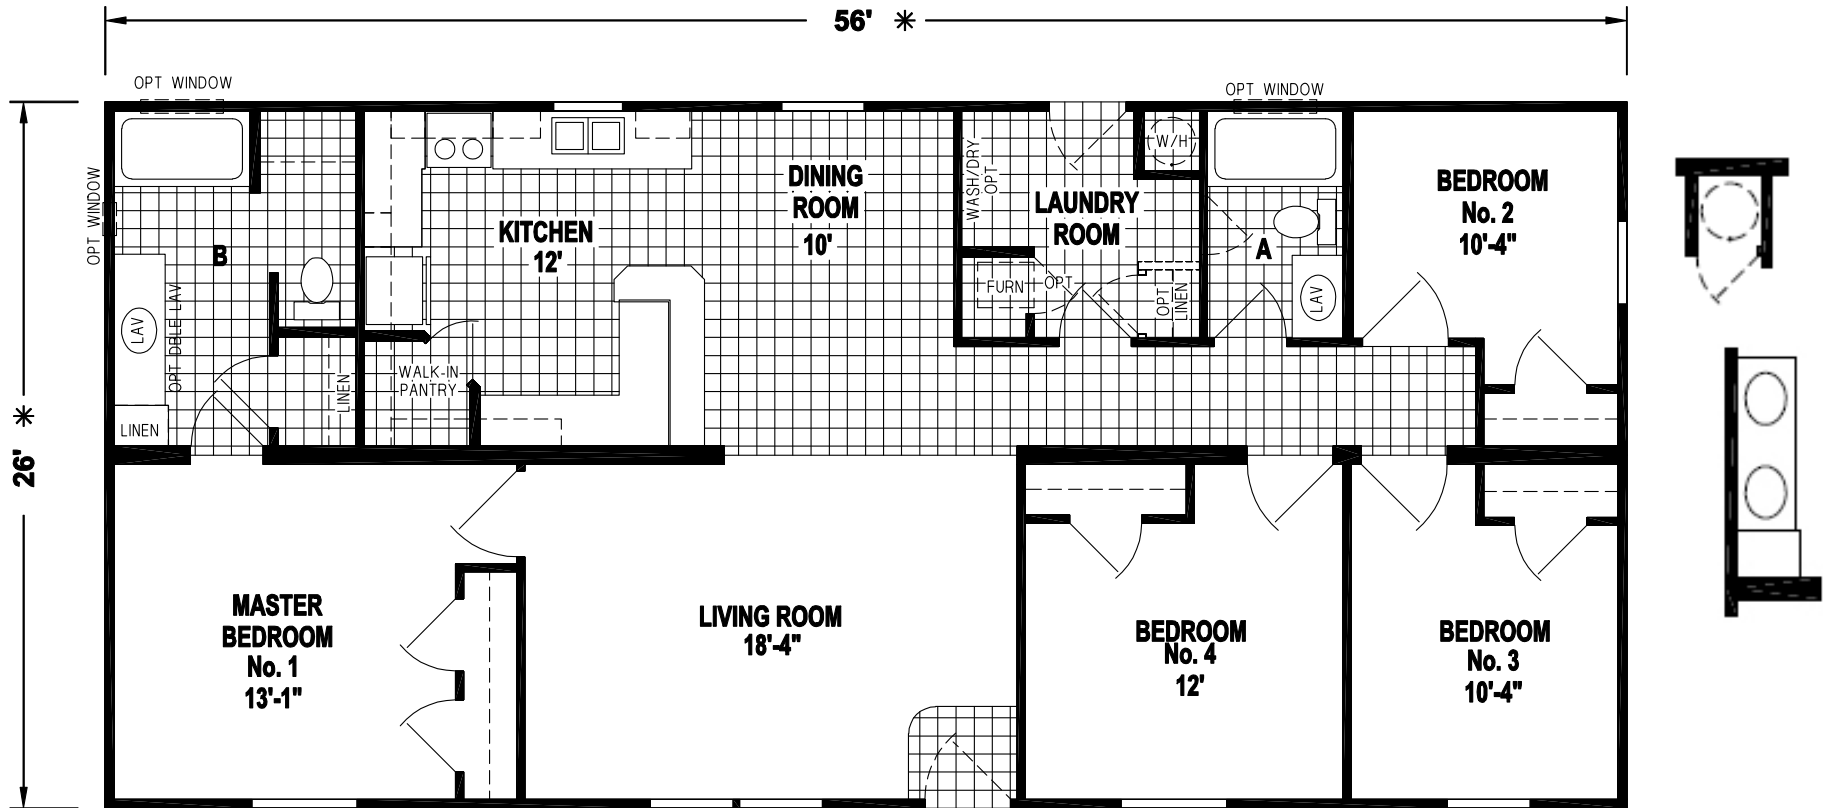

Aston

Prairie Dune Series

Factory Expo

"Factory Direct Value" HOME CENTERS

4 Bedroom, 2 Bath
Approx. 1,456 Sq. Ft.

Last Updated: 10-3-18

OPTION SLIDING GLASS DOOR

315 W. Skyline Rd.
Arkansas City, KS 67005