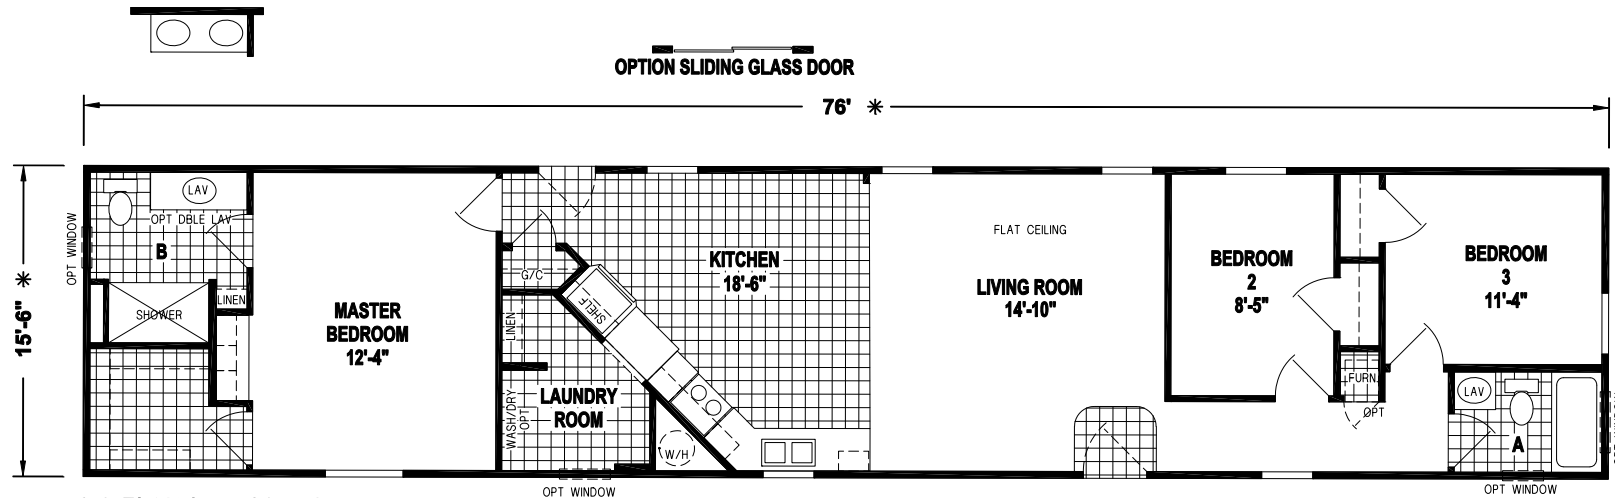

Butler

Prairie Dune Series

3 Bedrooms, 2 Baths
Approx. 1,178 Sq. Ft.

Last Updated: 11-14-19

315 W. Skyline Rd.
Arkansas City, KS 67005

I authorize Factory Expo Home Centers to build my house, per this plan.