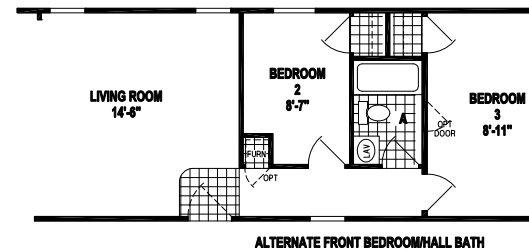

Butler

Prairie Dune Series

3 Bedrooms, 2 Baths
Approx. 1,178 Sq. Ft.

Last Updated: 11-14-19

315 W. Skyline Rd.
Arkansas City, KS 67005

I authorize Factory Expo Home Centers to build my house, per this plan.