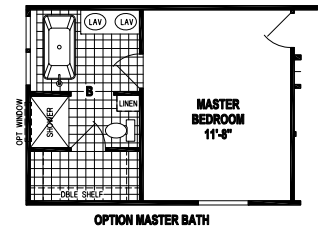

Butler

Prairie Dune Series

3 Bedrooms, 2 Baths
Approx. 1,178 Sq. Ft.

Last Updated: 11-14-19

315 W. Skyline Rd.
Arkansas City, KS 67005

I authorize Factory Expo Home Centers to build my house, per this plan.