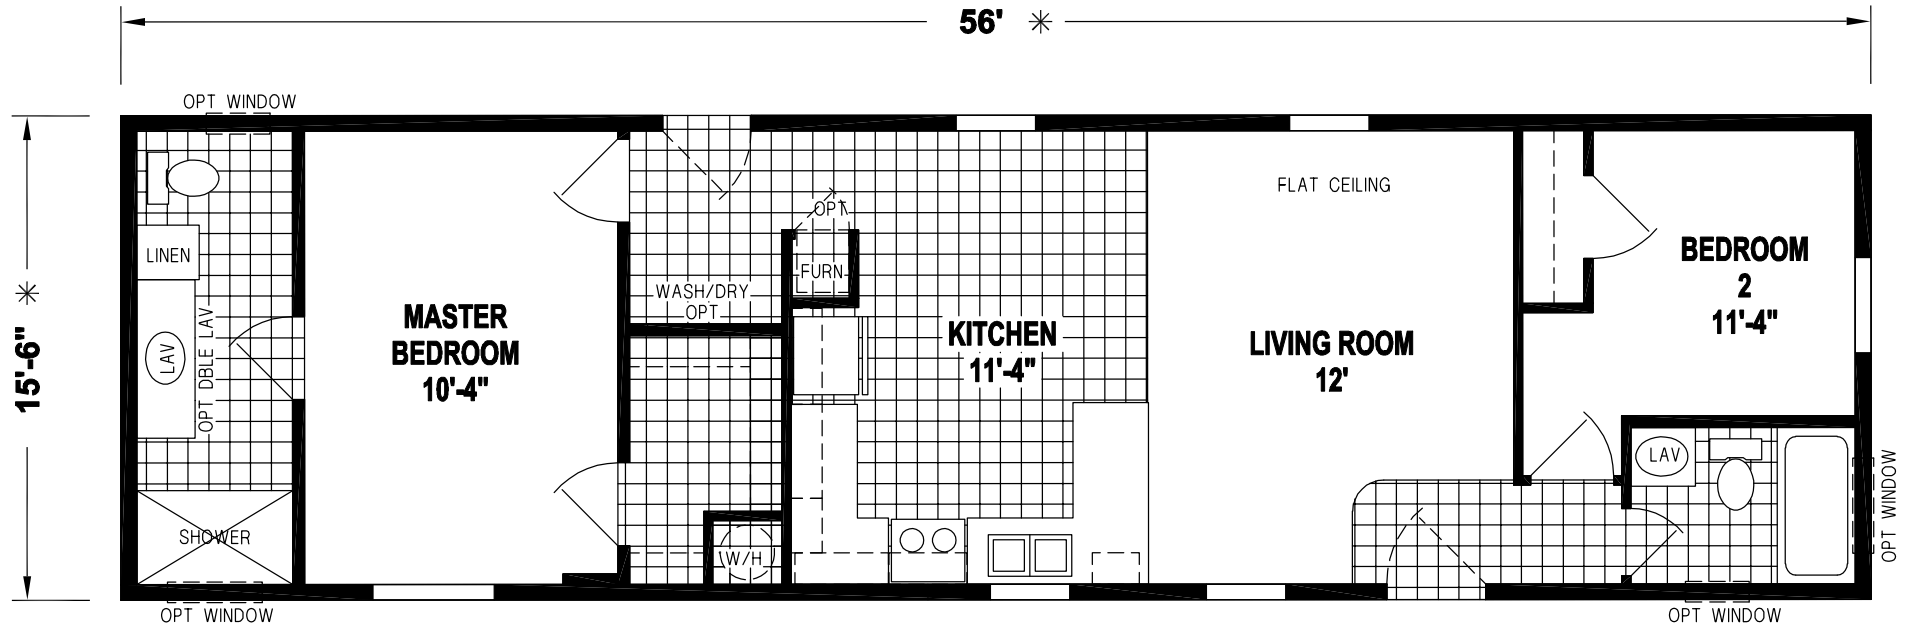

Edgewood

Prairie Dune Series

2 Bedrooms, 2 Baths
Approx. 868 Sq. Ft.

Last Updated: 11-14-19

315 W. Skyline Rd.
Arkansas City, KS 67005

I authorize Factory Expo Home Centers to build my house, per this plan.