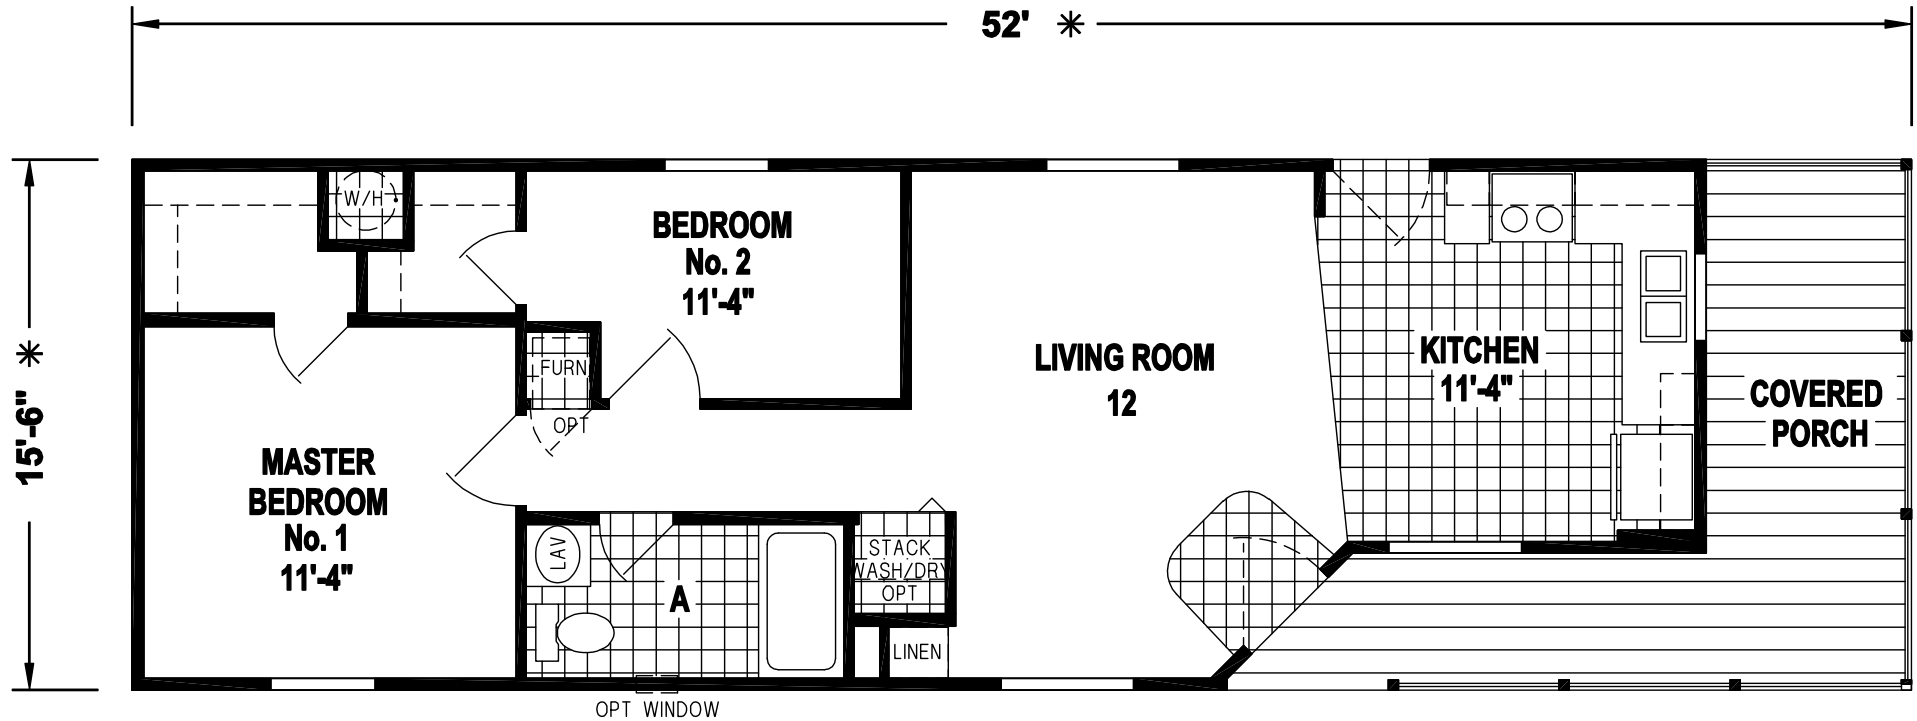

Heritage

Prairie Dune Series

2 Bedroom, 1 Bath
Approx. 806 Sq. Ft.

Last Updated: 10-4-18

315 W. Skyline Rd.
Arkansas City, KS 67005

I authorize Factory Expo Home Centers to build my house, per this plan.

X _____
Customer Signature/Date