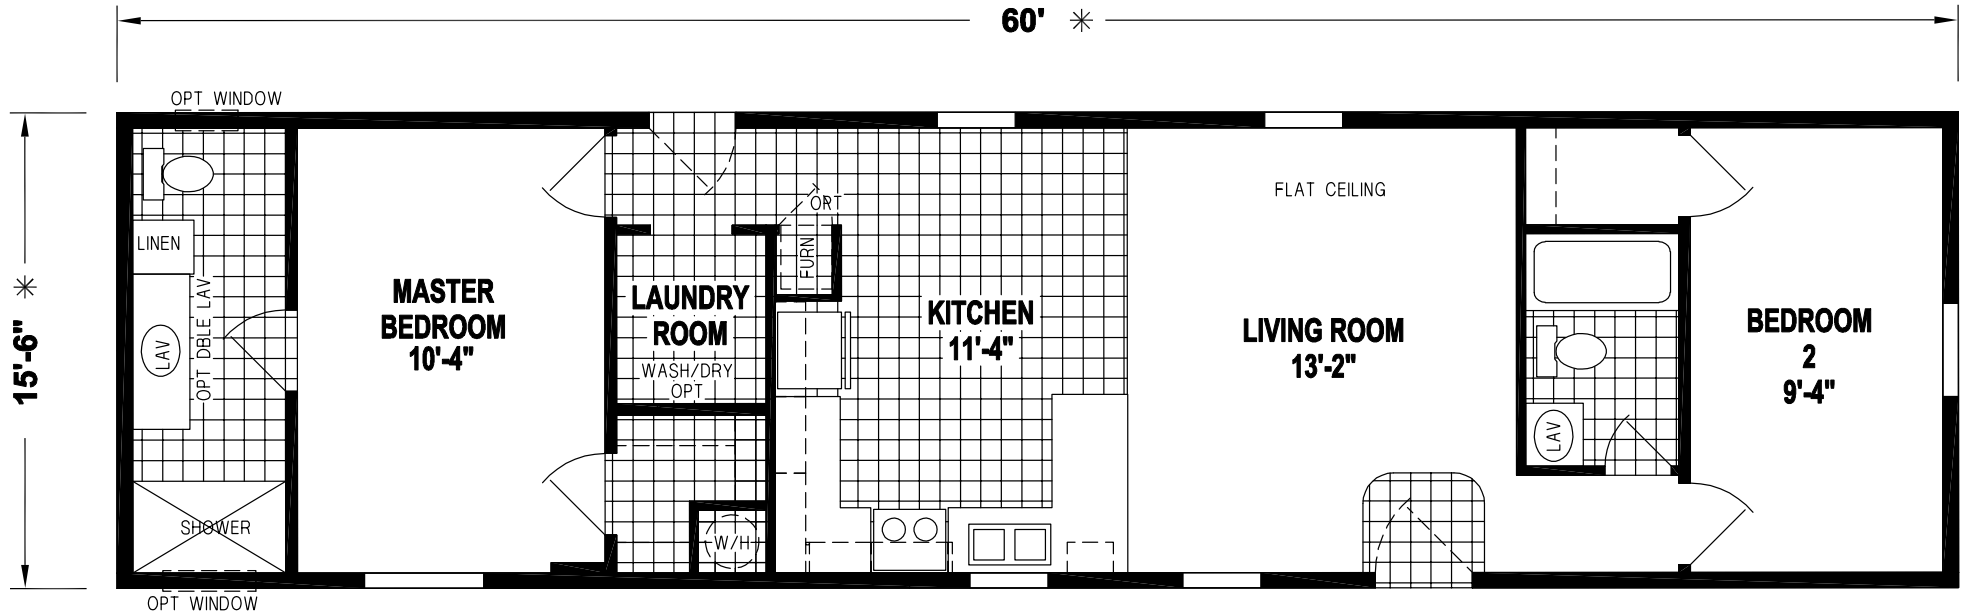

Huntley

Prairie Dune Series

Factory Expo

"Factory Direct Value" HOME CENTERS

2 Bedrooms, 2 Baths
Approx. 930 Sq. Ft.

Last Updated: 11-14-19

315 W. Skyline Rd.
Arkansas City, KS 67005

I authorize Factory Expo Home Centers to build my house, per this plan.