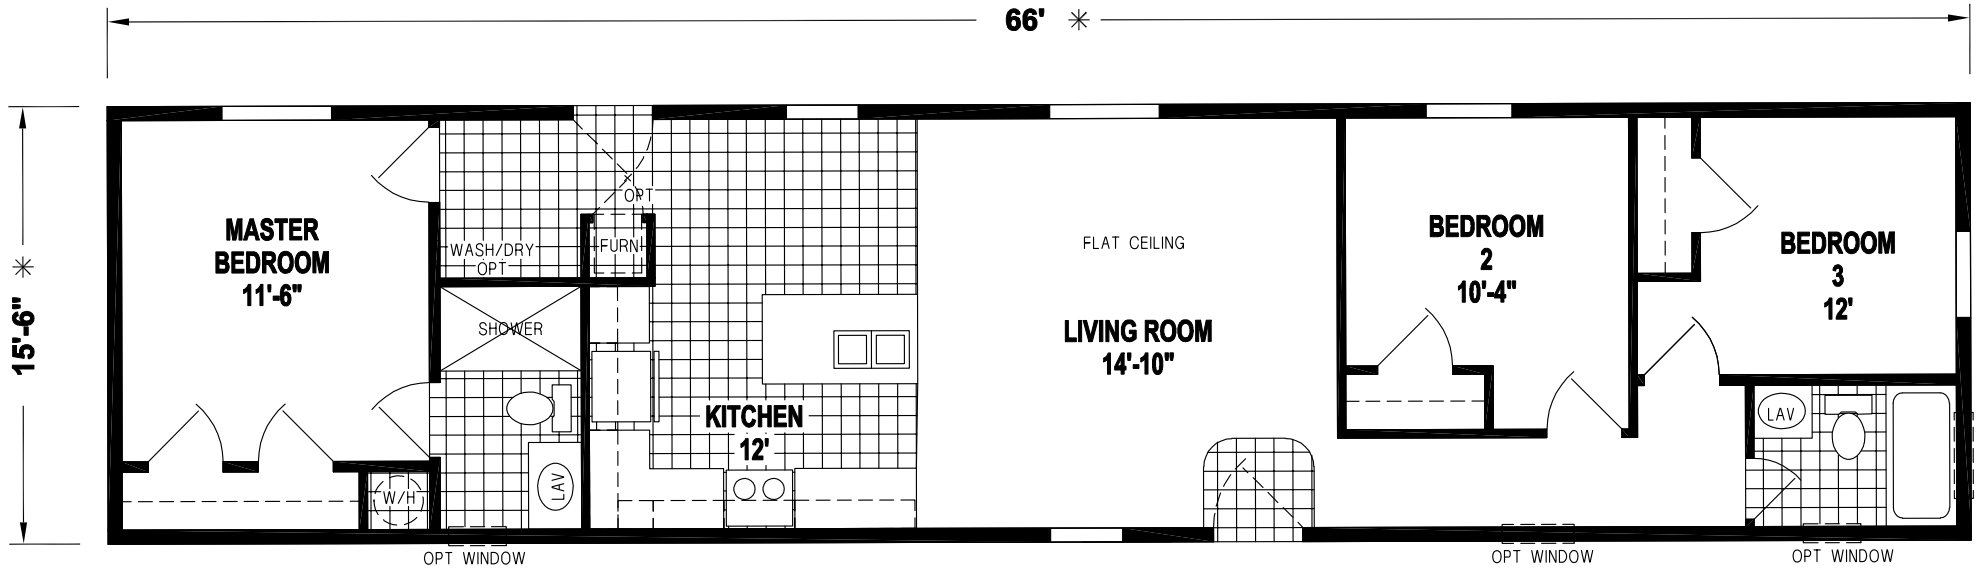

Linden

Prairie Dune Series

3 Bedrooms, 2 Baths
Approx. 1,023 Sq. Ft.

Last Updated: 11-14-19

315 W. Skyline Rd.
Arkansas City, KS 67005

I authorize Factory Expo Home Centers to build my house, per this plan.