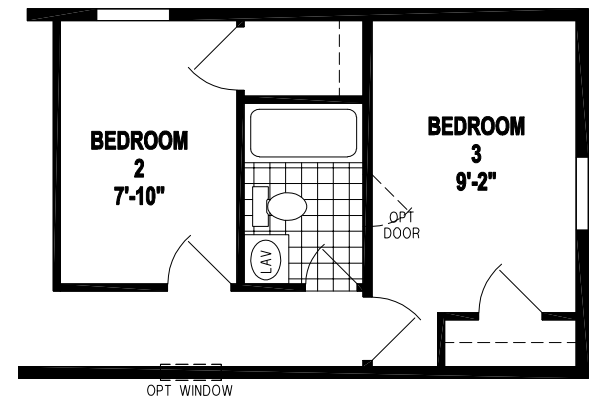

Linden

Prairie Dune Series

3 Bedrooms, 2 Baths
Approx. 1,023 Sq. Ft.

Last Updated: 11-14-19

315 W. Skyline Rd.
Arkansas City, KS 67005

I authorize Factory Expo Home Centers to build my house, per this plan.