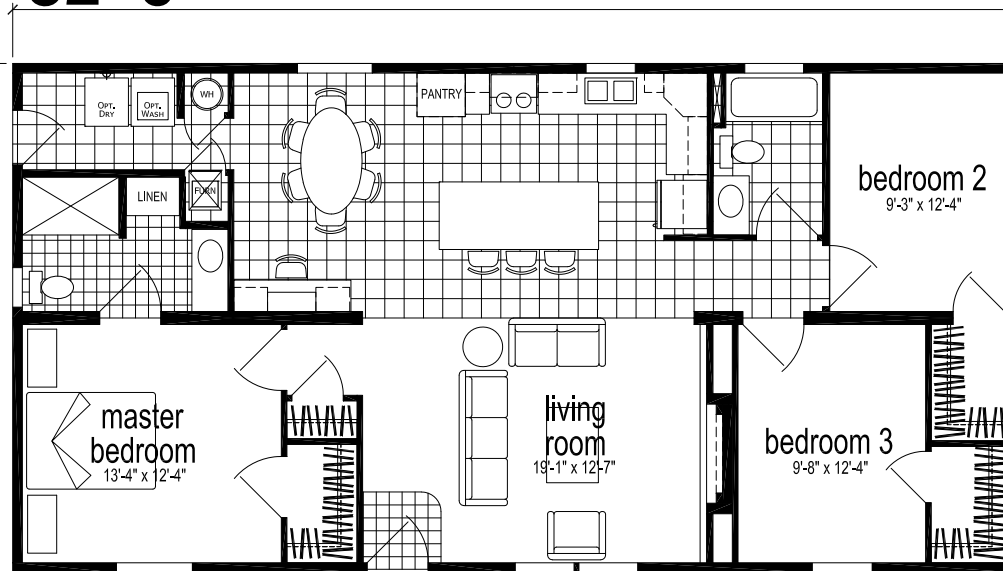

McKenna

Skyliner Series

3 Bedrooms, 2 Baths
Approx. 1,352 Sq. Ft.

Last Updated: 11-13-19

Opt. Utility

Opt. Walk-in-Shower

Opt. Granite Countertop

52'-0"

Opt. Slider

Opt. Double Bowl

26'-4"

Opt. Den

315 W. Skyline Rd.
 Arkansas City, KS 67005

I authorize Factory Expo Home Centers to build my house, per this plan.

X _____
 Customer Signature/Date

1-800-965-0347