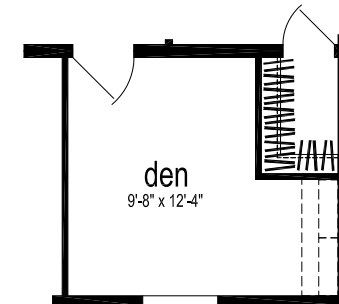

McKenna

Skyliner Series

3 Bedrooms, 2 Baths
Approx. 1,352 Sq. Ft.

Last Updated: 11-13-19

Opt. Utility

Opt. Walk-in-Shower

Opt. Granite Countertop

52'-0"

Opt. Slider

Opt. Double Bowl

26'-4"

Opt. Den

315 W. Skyline Rd.
 Arkansas City, KS 67005

I authorize Factory Expo Home Centers to build my house, per this plan.

X _____
 Customer Signature/Date

1-800-965-0347