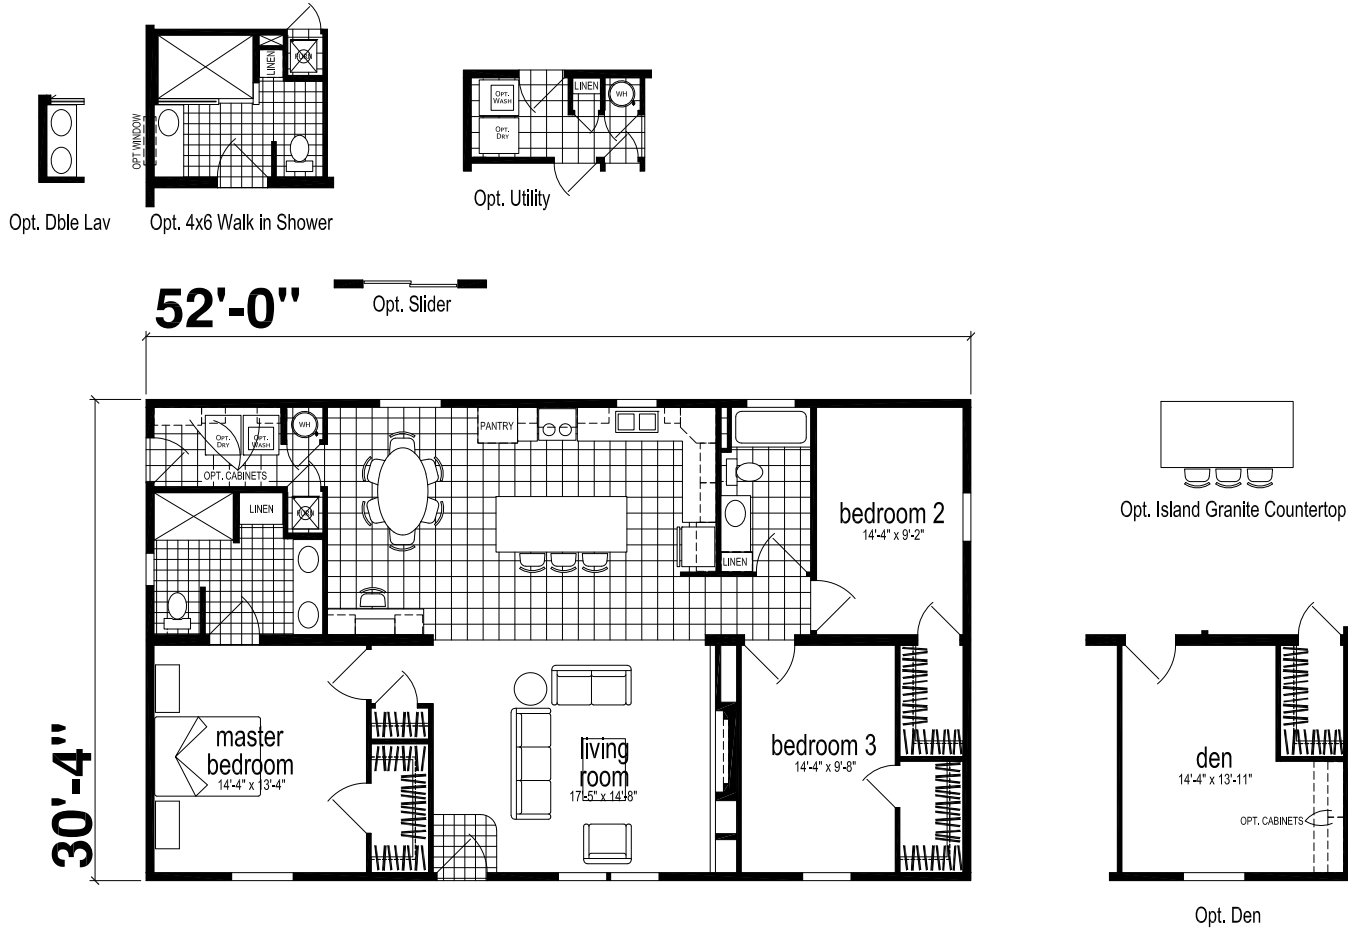

Pembridge

Skyliner Series

Factory Expo

"Factory Direct Value" HOME CENTERS

3 Bedrooms, 2 Baths
Approx. 1,577 Sq. Ft.

Last Updated: 11-13-19

315 W. Skyline Rd.
Arkansas City, KS 67005

I authorize Factory Expo Home Centers to build my house, per this plan.