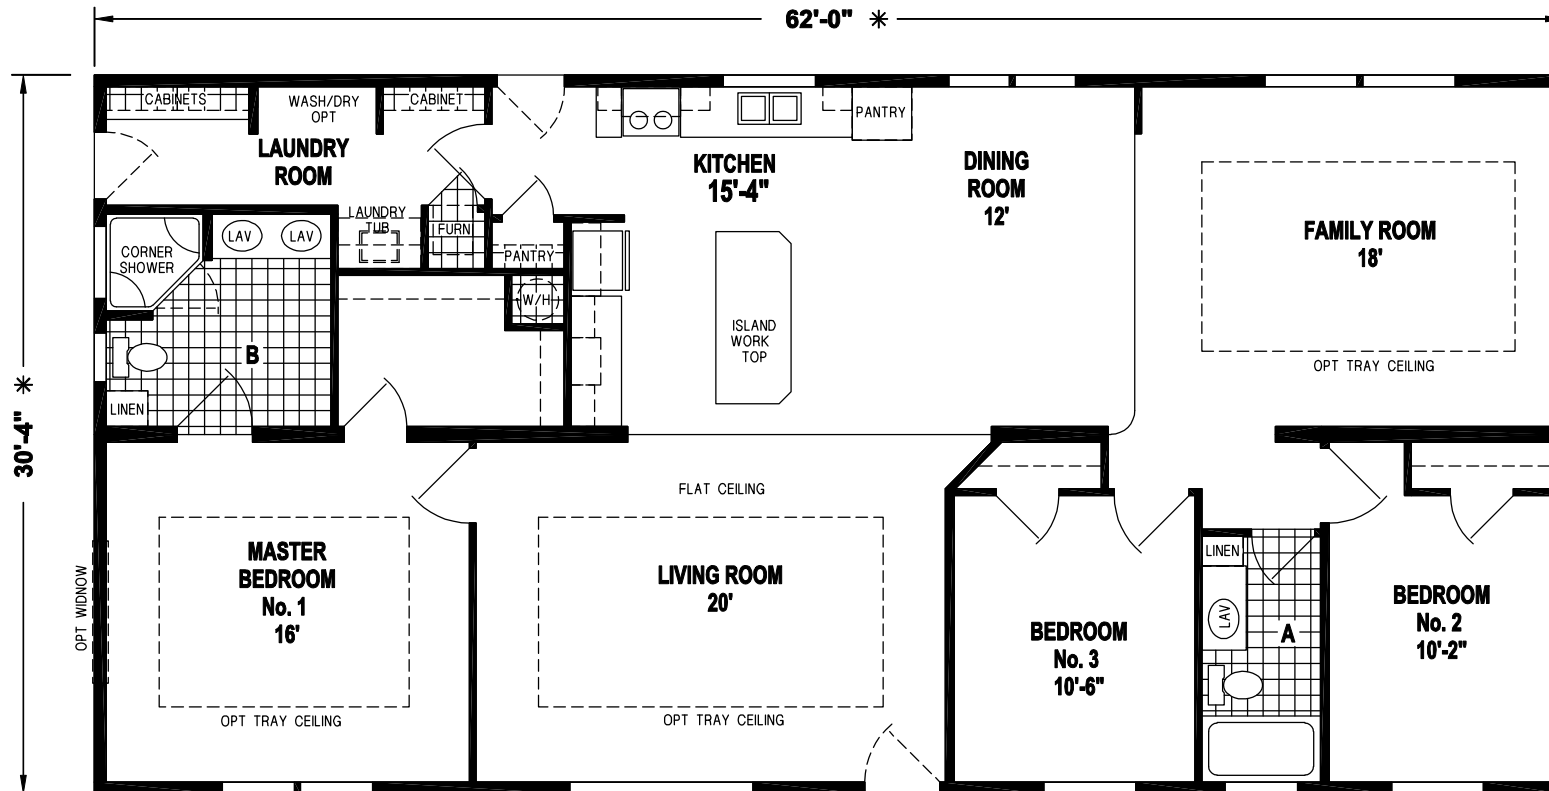

# Piedmont

Skyliner Series

3 Bedroom, 2 Bath  
Approx. 1,880 Sq. Ft.

Last Updated: 12-20-17

OPTION SLIDING GLASS DOOR

315 W. Skyline Rd.  
Arkansas City, KS 67005

I authorize Factory Expo Home Centers to build my house, per this plan.