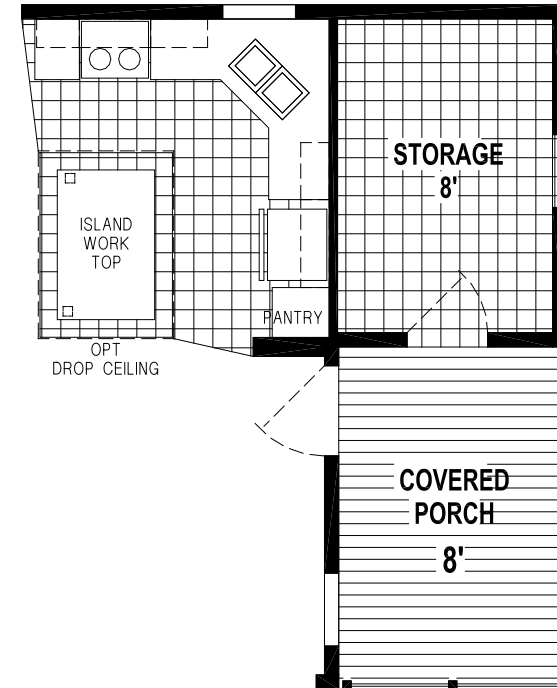

Sanders
Spring View Series

Factory Expo
"Factory Direct Value" HOME CENTERS

2 Bedroom, 1 Bath
Approx. 852 Sq. Ft.

Last Updated: 5-25-18

OPTION SLIDING GLASS DOOR

OPTION PORCH/STORAGE

315 W. Skyline Rd.
Arkansas City, KS 67005