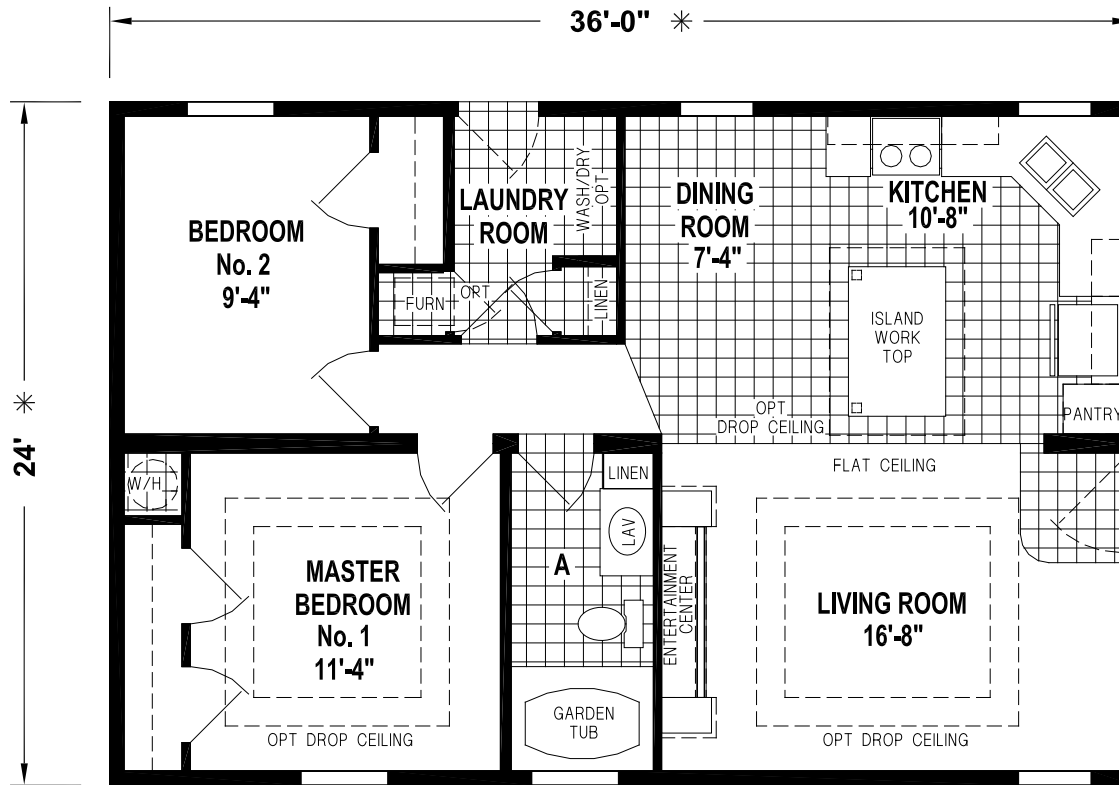

Sanders
Spring View Series

Factory Expo
"Factory Direct Value" HOME CENTERS

2 Bedroom, 1 Bath
Approx. 852 Sq. Ft.

Last Updated: 5-25-18

OPTION SLIDING GLASS DOOR

OPTION PORCH/STORAGE

315 W. Skyline Rd.
Arkansas City, KS 67005