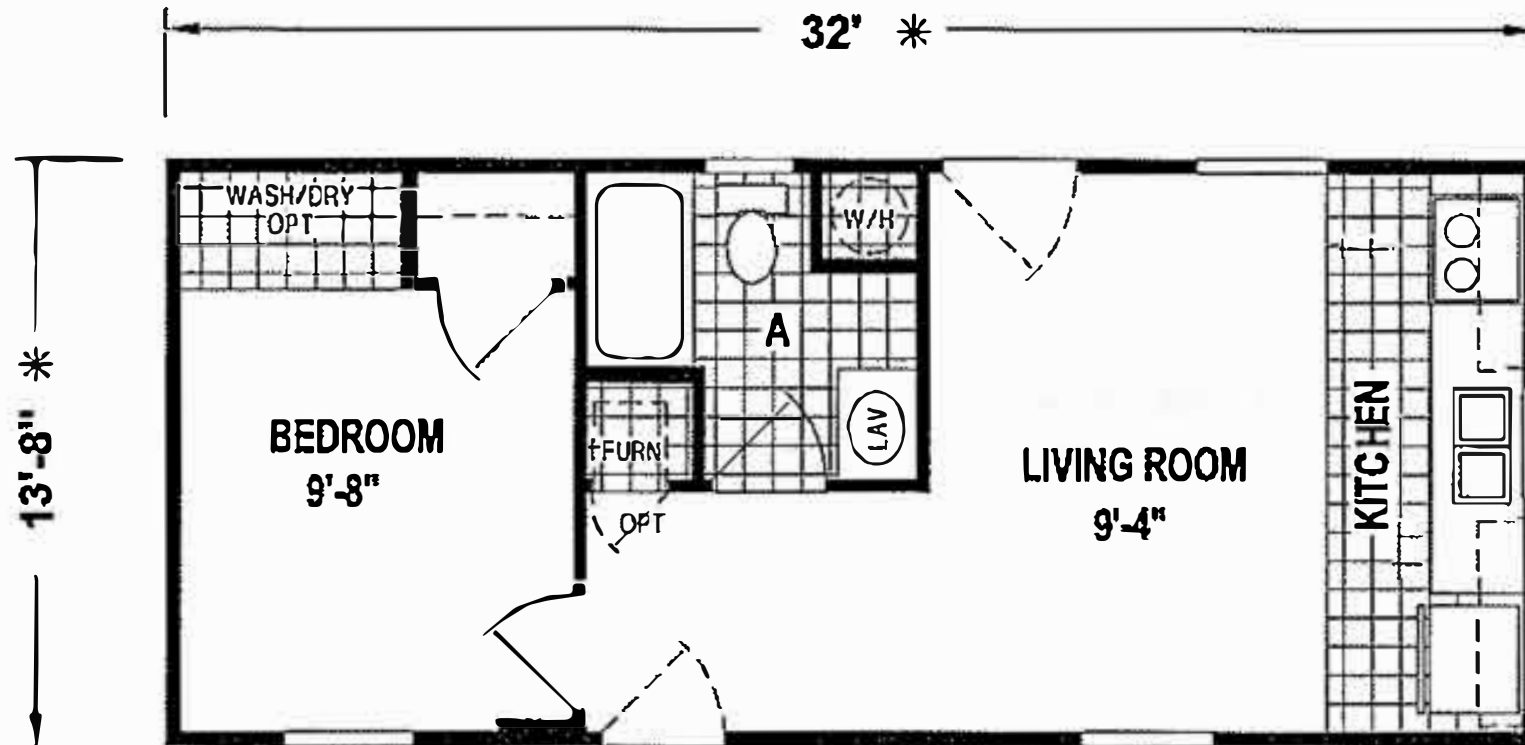

Micro

Prairie Dune Series

1 Bedroom, 1 Bath
Approx. 437 Sq. Ft.

Last Updated: 11-14-19

*Special Value Home, Limit 1 per Customer

315 W. Skyline Rd.
Arkansas City, KS 67005

I authorize Factory Expo Home Centers to build my house, per this plan.