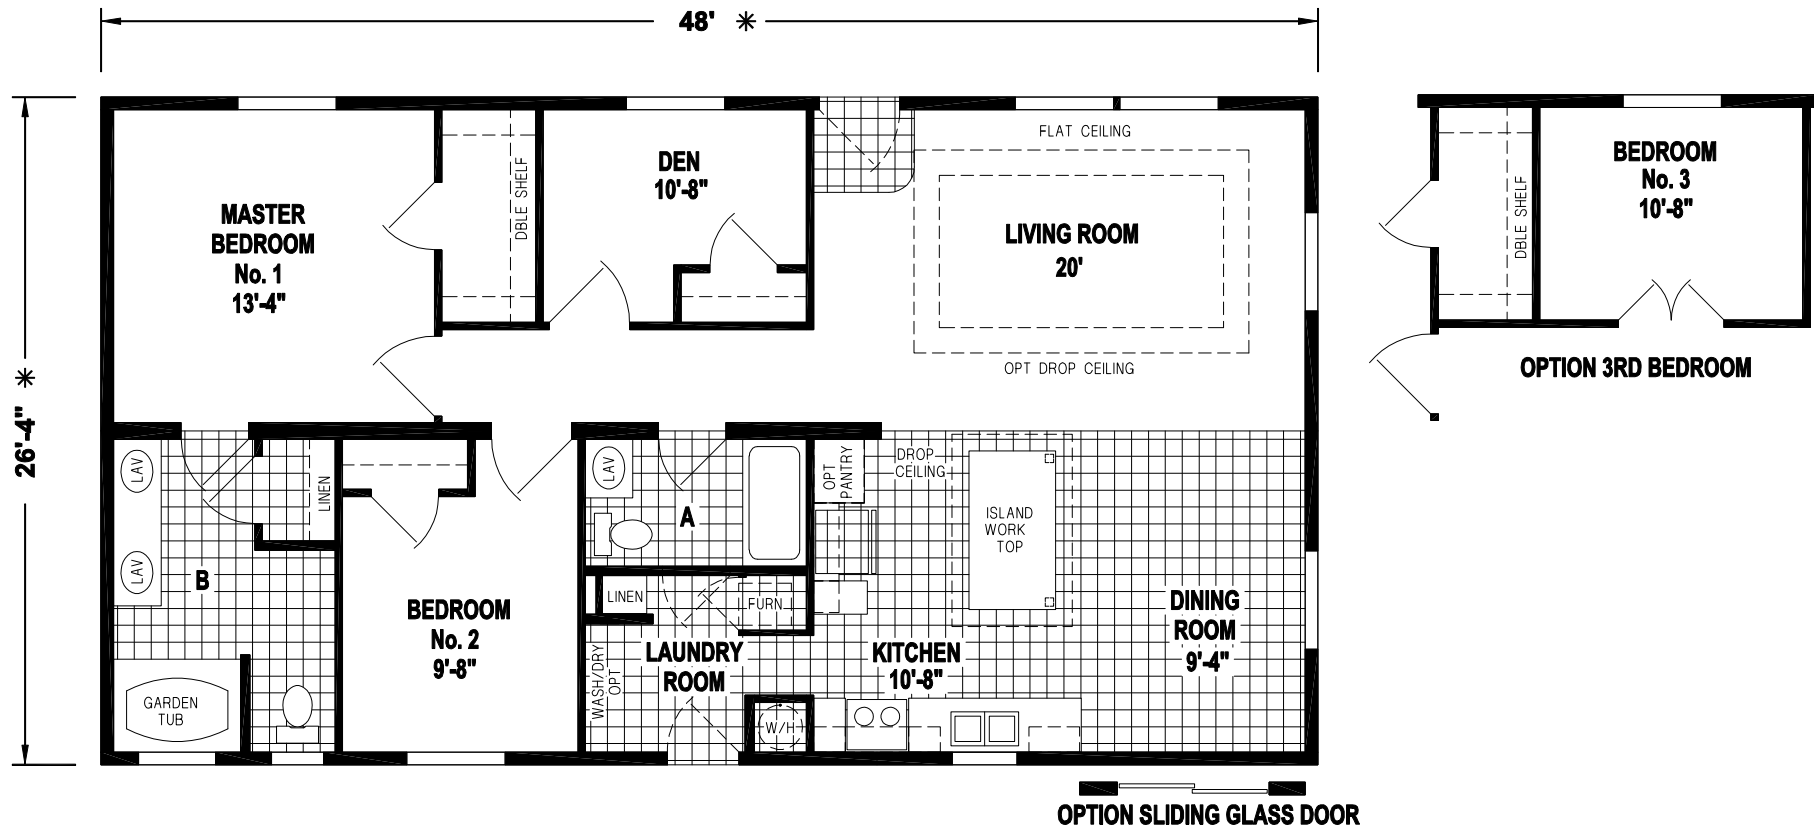

Perryton

Spring View Series

3 Bedroom, 2 Bath
Approx. 1,264 Sq. Ft.

Last Updated: 9-14-18

315 W. Skyline Rd.
Arkansas City, KS 67005

I authorize Factory Expo Home Centers to build my house, per this plan.

X _____