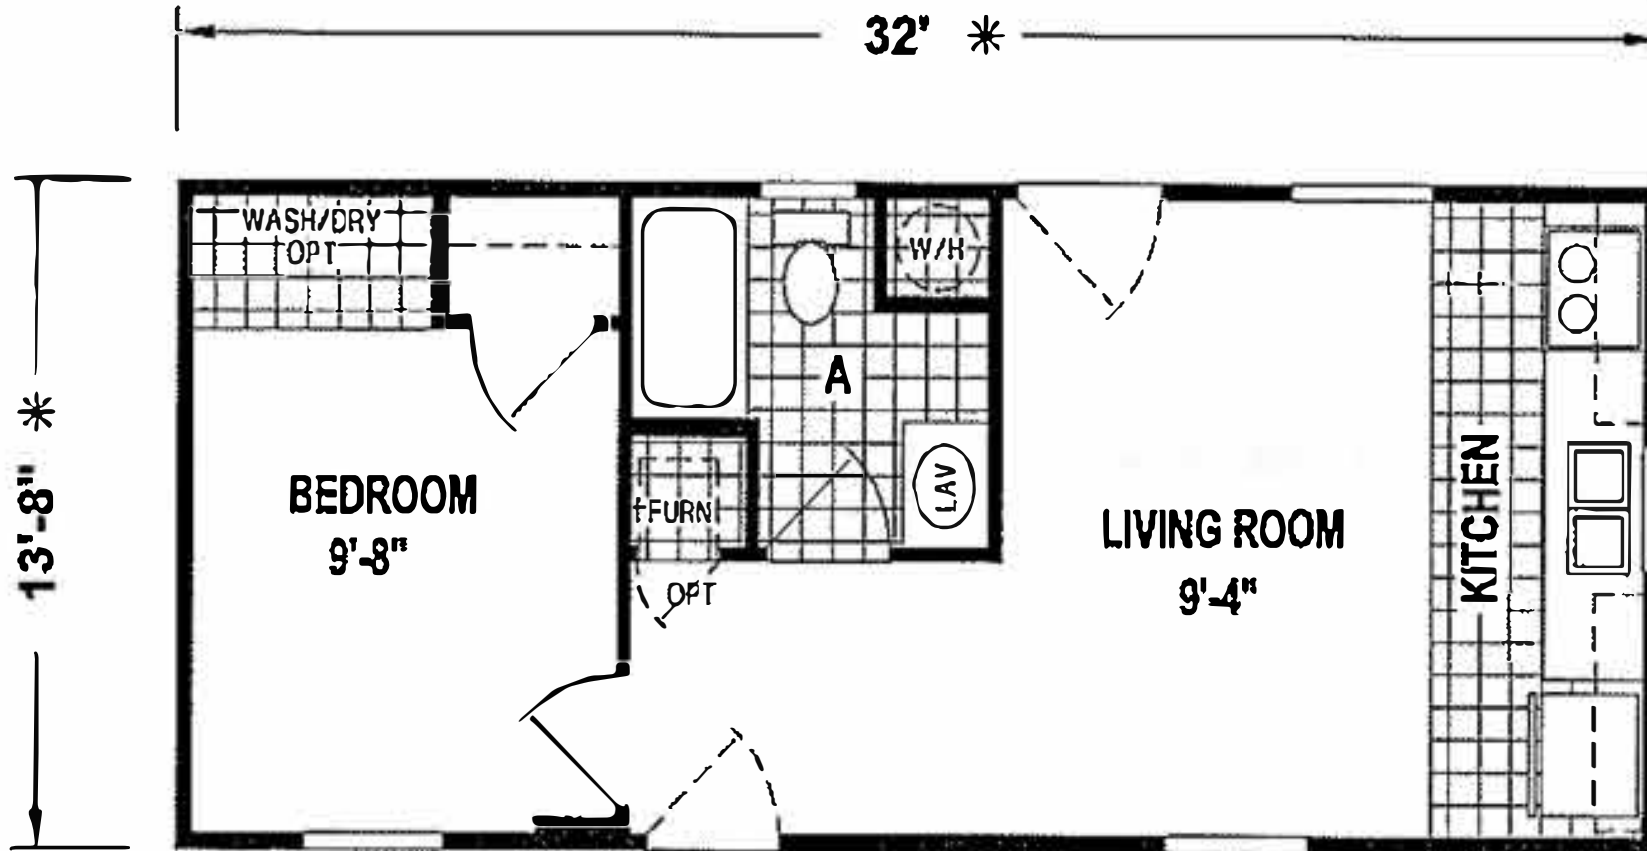

Micro

Prairie Dune Series

Cathedral Throughout
Approx. 437 Sq. Ft.

Last Updated: 10-10-18

315 W. Skyline Rd.
Arkansas City, KS 67005

I authorize Factory Expo Home Centers to build my house, per this plan.

X _____
Customer Signature/Date