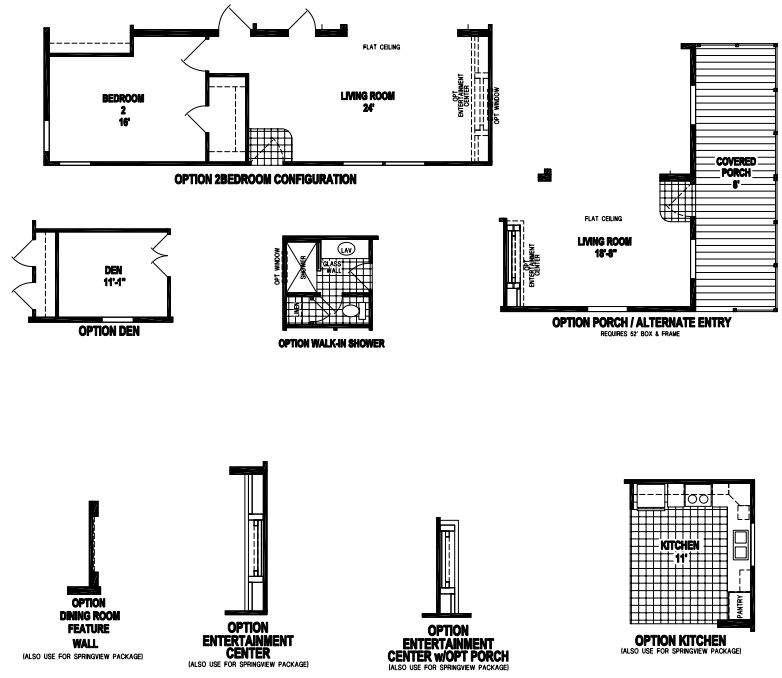

# Darlow

Prairie Dune Series

3 Bedrooms, 2 Baths  
Approx. 1,158 Sq. Ft.

Last Updated: 11-14-19

315 W. Skyline Rd.  
Arkansas City, KS 67005

I authorize Factory Expo Home Centers to build my house, per this plan.