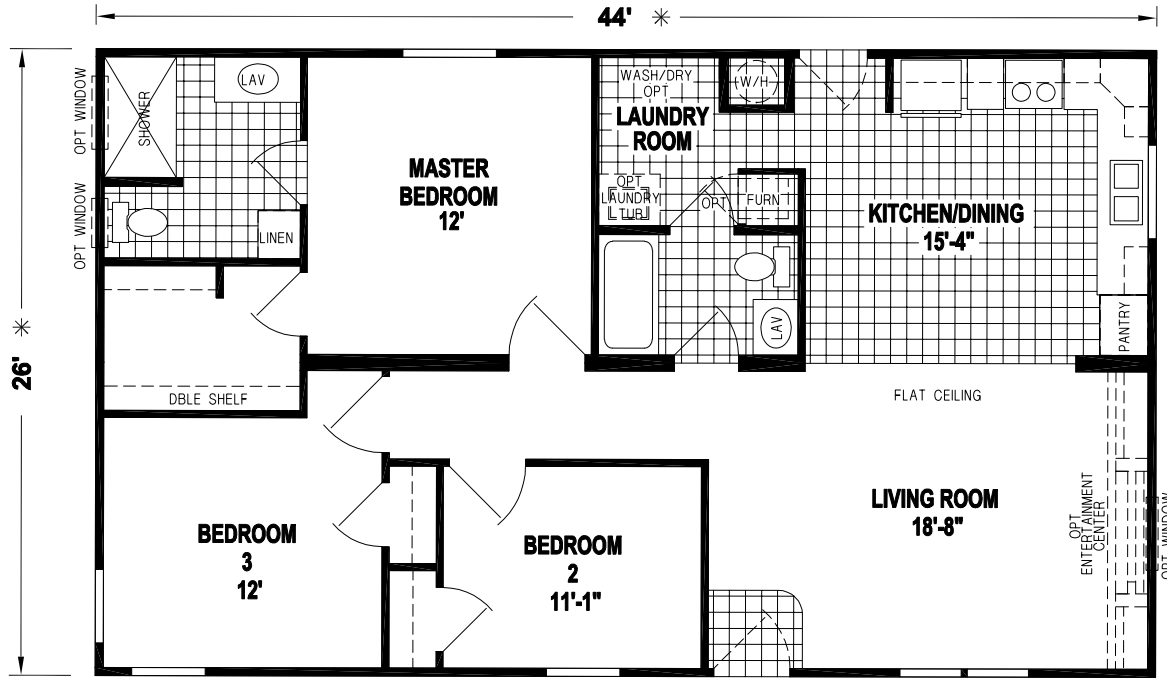

# Darlow

Prairie Dune Series

3 Bedrooms, 2 Baths  
Approx. 1,158 Sq. Ft.

Last Updated: 11-14-19

315 W. Skyline Rd.  
Arkansas City, KS 67005

I authorize Factory Expo Home Centers to build my house, per this plan.