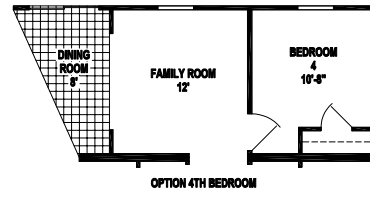

Langdon

Prairie Dune Series

Factory Expo

"Factory Direct Value" HOME CENTERS

3 Bedrooms, 2 Baths
Approx. 1,560 Sq. Ft.

Last Updated: 11-14-19

315 W. Skyline Rd.
Arkansas City, KS 67005

I authorize Factory Expo Home Centers to build my house, per this plan.