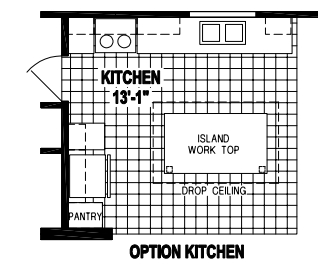

Langdon

Prairie Dune Series

Factory Expo

"Factory Direct Value" HOME CENTERS

3 Bedrooms, 2 Baths
Approx. 1,560 Sq. Ft.

Last Updated: 11-14-19

315 W. Skyline Rd.
Arkansas City, KS 67005

I authorize Factory Expo Home Centers to build my house, per this plan.