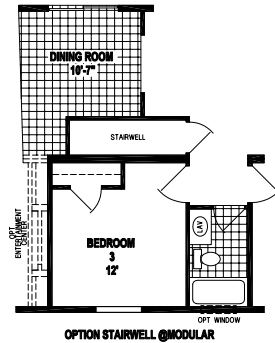

Langdon

Prairie Dune Series

Factory Expo

"Factory Direct Value" HOME CENTERS

3 Bedrooms, 2 Baths
Approx. 1,560 Sq. Ft.

Last Updated: 11-14-19

315 W. Skyline Rd.
Arkansas City, KS 67005

I authorize Factory Expo Home Centers to build my house, per this plan.