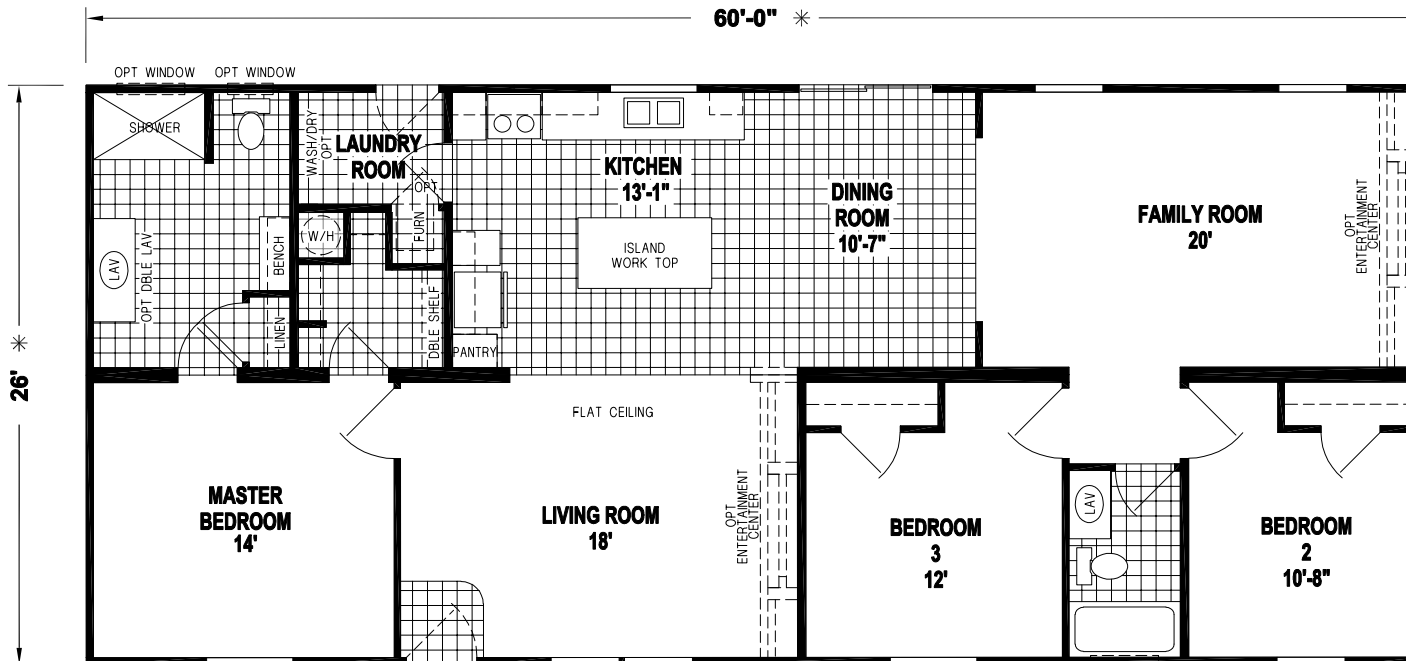

Langdon

Prairie Dune Series

Factory Expo

"Factory Direct Value" HOME CENTERS

3 Bedrooms, 2 Baths
Approx. 1,560 Sq. Ft.

Last Updated: 11-14-19

315 W. Skyline Rd.
Arkansas City, KS 67005

I authorize Factory Expo Home Centers to build my house, per this plan.