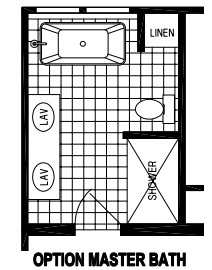

Langdon

Prairie Dune Series

Factory Expo

"Factory Direct Value" HOME CENTERS

3 Bedrooms, 2 Baths
Approx. 1,560 Sq. Ft.

Last Updated: 11-14-19

315 W. Skyline Rd.
Arkansas City, KS 67005

I authorize Factory Expo Home Centers to build my house, per this plan.