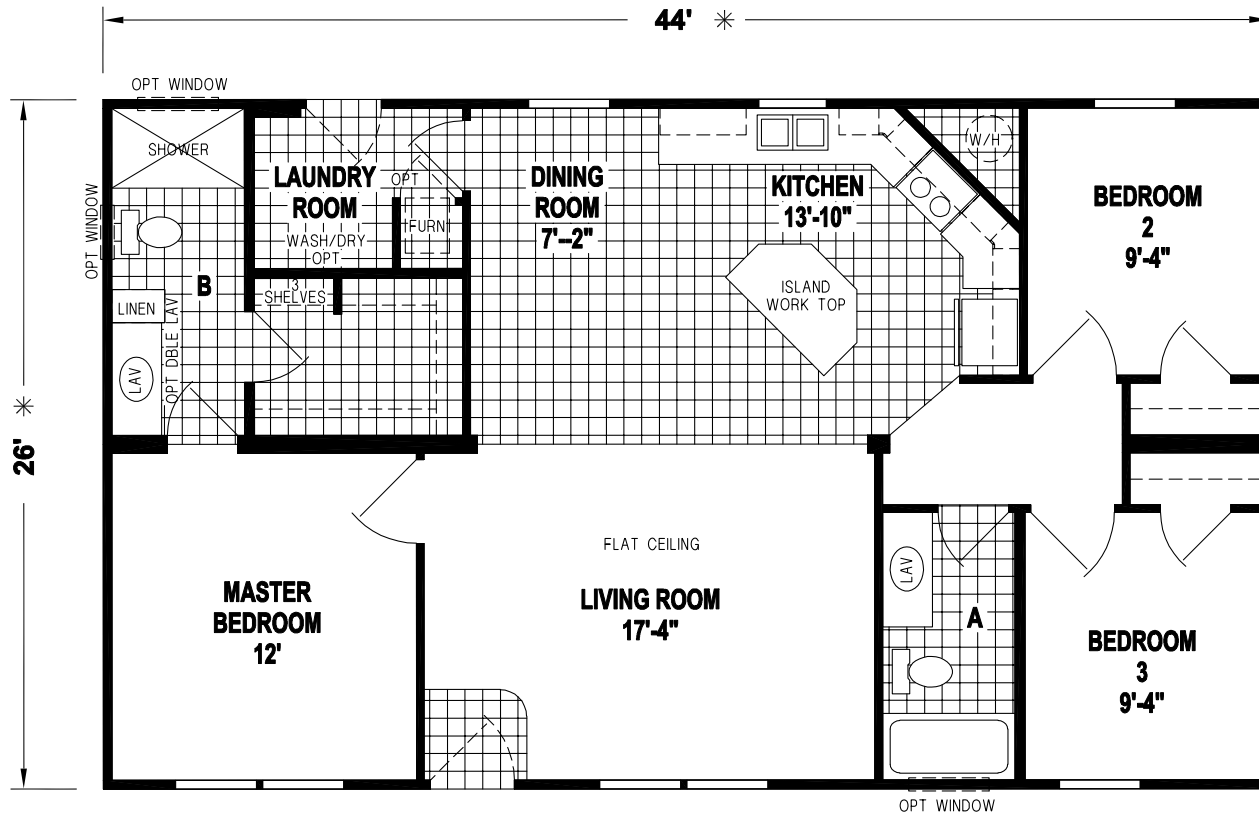

Parkerfield

Prairie Dune Series

3 Bedrooms, 2 Baths
Approx. 1,232 Sq. Ft.

Last Updated: 11-14-19

315 W. Skyline Rd.
Arkansas City, KS 67005

I authorize Factory Expo Home Centers to build my house, per this plan.