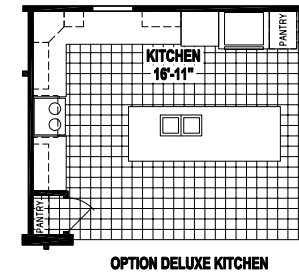

Waconda

Prairie Dune Series

Factory Expo

"Factory Direct Value" HOME CENTERS

4 Bedrooms, 2 Baths
Approx. 2,280 Sq. Ft.

Last Updated: 11-14-19

315 W. Skyline Rd.
Arkansas City, KS 67005

I authorize Factory Expo Home Centers to build my house, per this plan.