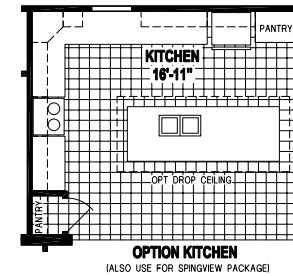

Waconda

Prairie Dune Series

Factory Expo

"Factory Direct Value" HOME CENTERS

4 Bedrooms, 2 Baths
Approx. 2,280 Sq. Ft.

Last Updated: 11-14-19

315 W. Skyline Rd.
Arkansas City, KS 67005

I authorize Factory Expo Home Centers to build my house, per this plan.