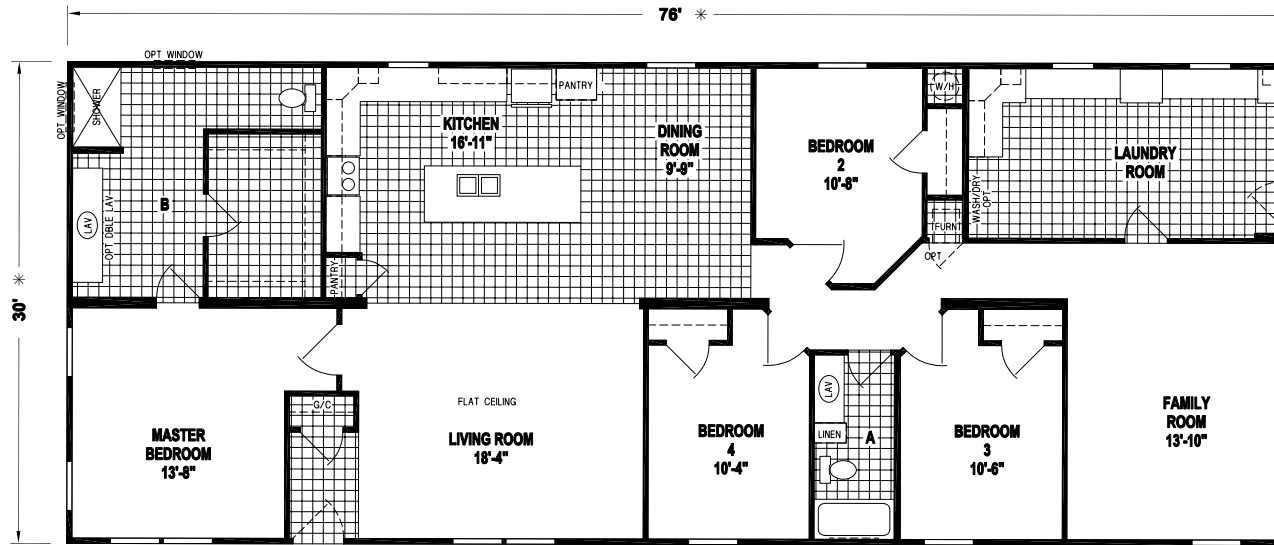

Waconda

Prairie Dune Series

Factory Expo

"Factory Direct Value" HOME CENTERS

4 Bedrooms, 2 Baths
Approx. 2,280 Sq. Ft.

Last Updated: 11-14-19

315 W. Skyline Rd.
Arkansas City, KS 67005

I authorize Factory Expo Home Centers to build my house, per this plan.