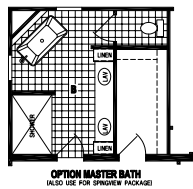

Waconda

Prairie Dune Series

Factory Expo

"Factory Direct Value" HOME CENTERS

4 Bedrooms, 2 Baths
Approx. 2,280 Sq. Ft.

Last Updated: 11-14-19

315 W. Skyline Rd.
Arkansas City, KS 67005

I authorize Factory Expo Home Centers to build my house, per this plan.