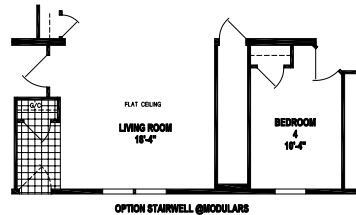

Waconda

Prairie Dune Series

Factory Expo

"Factory Direct Value" HOME CENTERS

4 Bedrooms, 2 Baths
Approx. 2,280 Sq. Ft.

Last Updated: 11-14-19

315 W. Skyline Rd.
Arkansas City, KS 67005

I authorize Factory Expo Home Centers to build my house, per this plan.