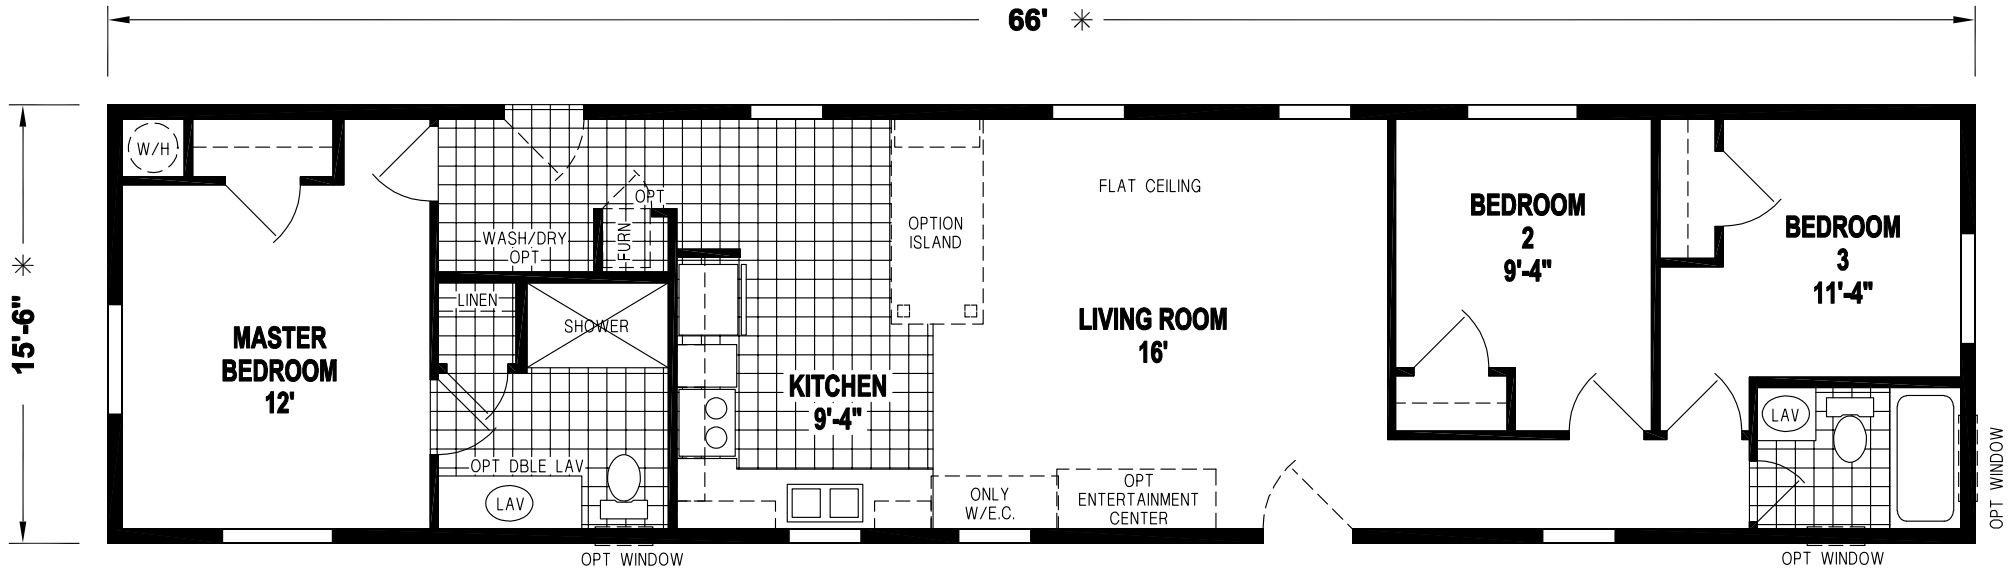

# Akron

Prairie Dune Series

3 Bedrooms, 2 Baths  
Approx. 1,023 Sq. Ft.

Last Updated: 11-14-19

315 W. Skyline Rd.  
Arkansas City, KS 67005

I authorize Factory Expo Home Centers to build my house, per this plan.