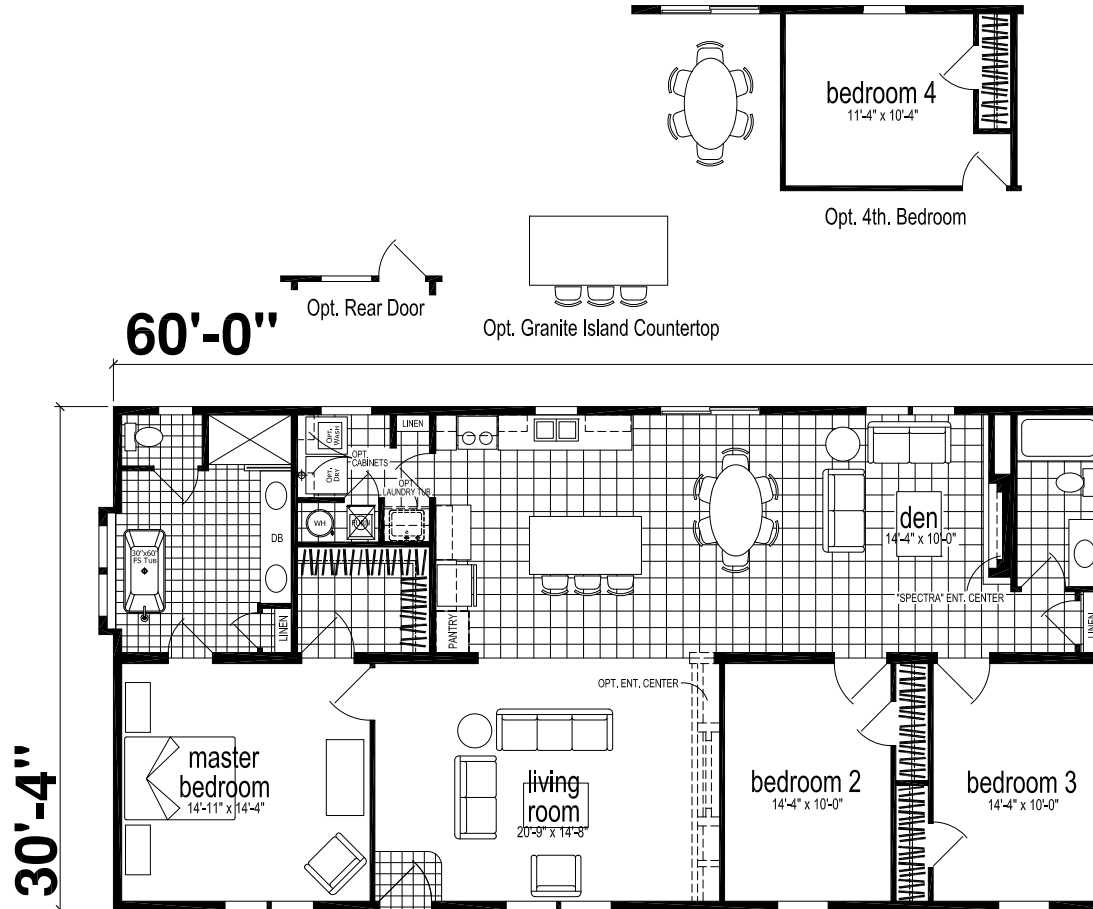

Bucklin

Skyliner Series

3 Bedrooms, 2 Baths
Approx. 1,820 Sq. Ft.

Last Updated: 11-13-19

315 W. Skyline Rd.
Arkansas City, KS 67005

I authorize Factory Expo Home Centers to build my house, per this plan.

X _____
Customer Signature/Date