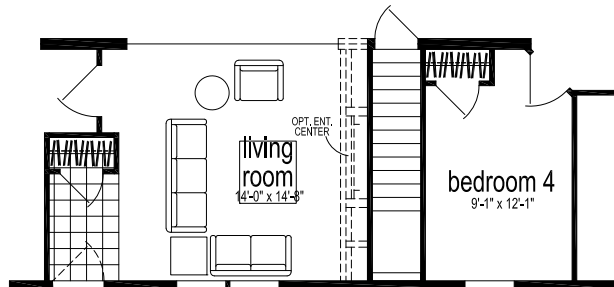

Weskan

Skyliner Series

Factory Expo

"Factory Direct Value" HOME CENTERS

4 Bedrooms, 2 Baths
Approx. 2,280 Sq. Ft.

Last Updated: 11-13-19

315 W. Skyline Rd.
Arkansas City, KS 67005

I authorize Factory Expo Home Centers to build my house, per this plan.