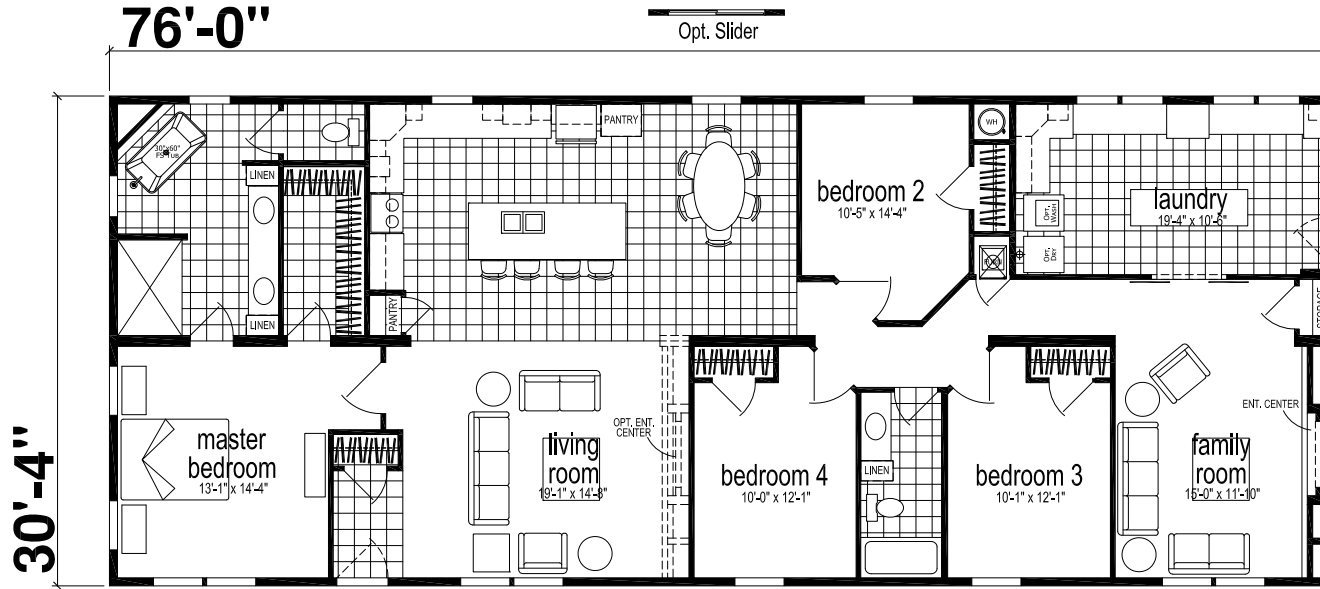

Weskan

Skyliner Series

Factory Expo

"Factory Direct Value" HOME CENTERS

4 Bedrooms, 2 Baths
Approx. 2,280 Sq. Ft.

Last Updated: 11-13-19

315 W. Skyline Rd.
Arkansas City, KS 67005

I authorize Factory Expo Home Centers to build my house, per this plan.