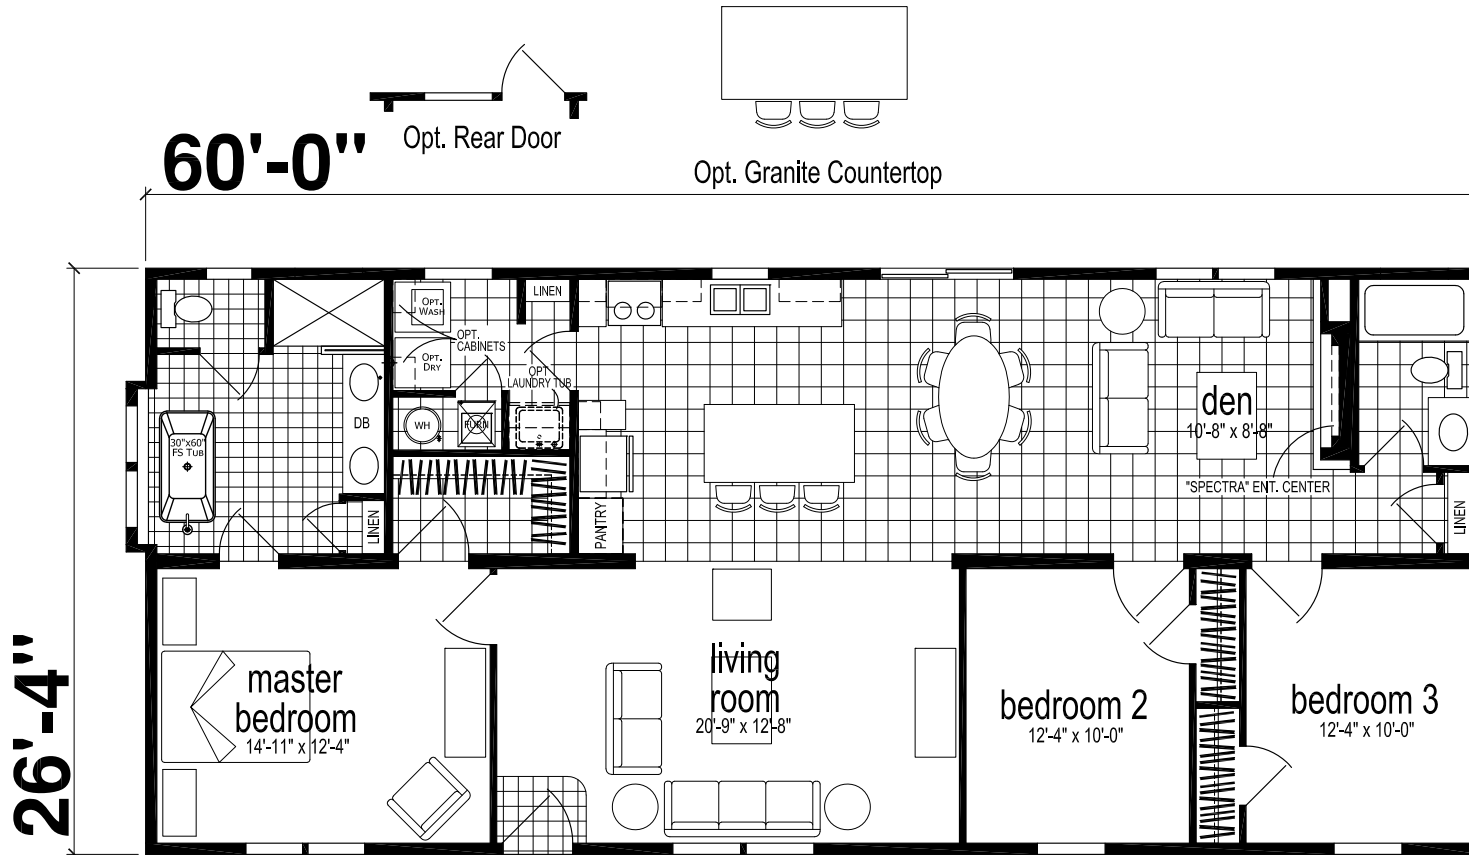

Westlawn

Skyliner Series

3 Bedrooms, 2 Baths
Approx. 1,475 Sq. Ft.

Last Updated: 11-13-19

315 W. Skyline Rd.
 Arkansas City, KS 67005

I authorize Factory Expo Home Centers to build my house, per this plan.