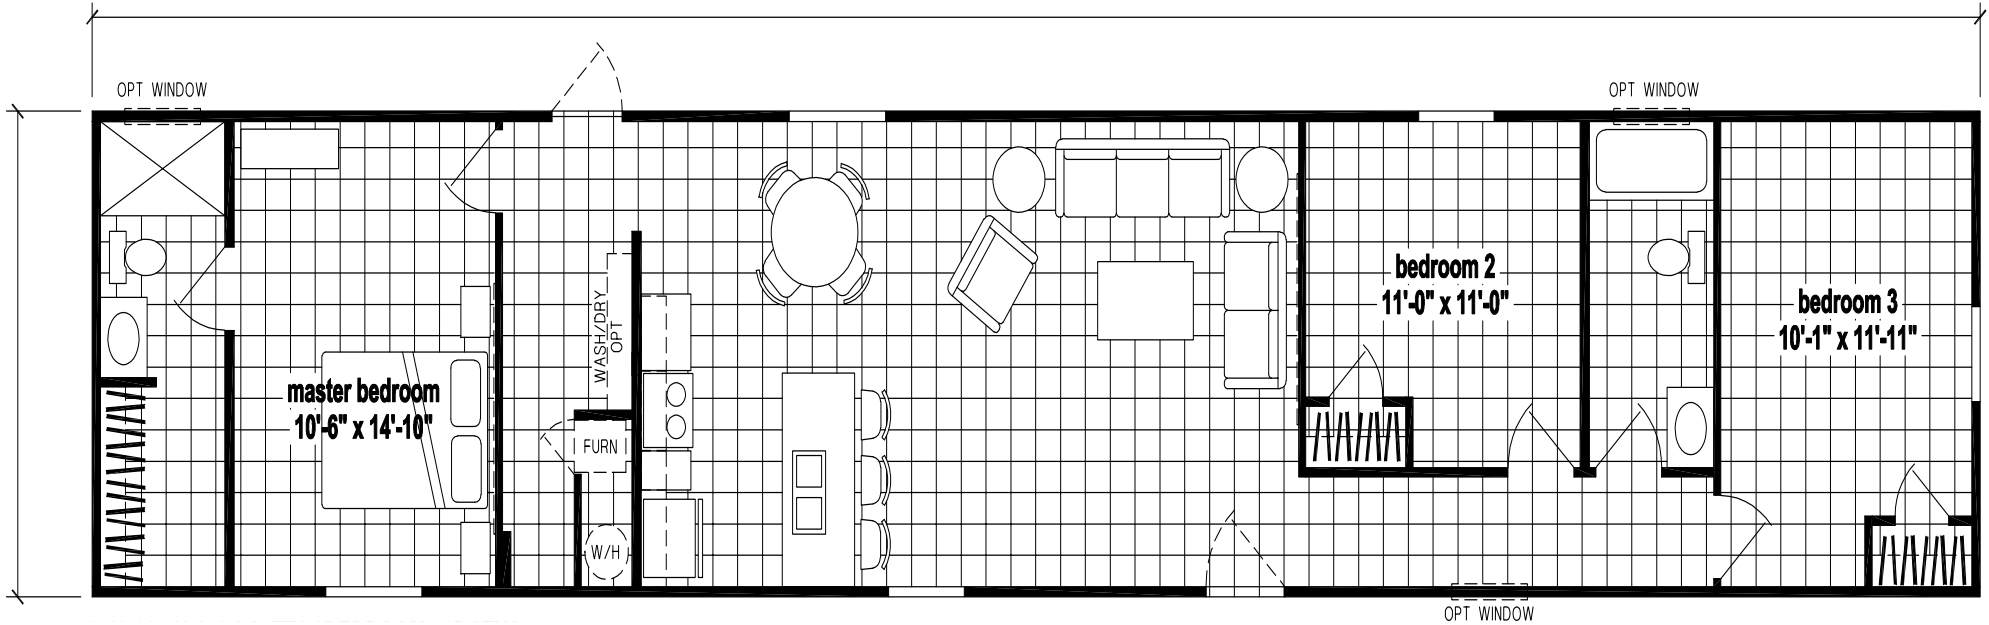

Andale

Galaxy Series

1,178 SQ. FT. (Approximate) 3 Bedroom, 2 Bath

Last Updated: 10-23-20

FACTORY EXPO HOME CENTERS
315 W. Skyline Rd.
Arkansas City, KS 67005

FactoryHomes.com | 1-800-965-0347

IMPORTANT: Alta Cima Corp reserves the right to modify, cancel or substitute products or features of this event at any time without prior notice or obligation. Pictures and other promotional materials are representative and may depict or contain floor plans, square footages, elevations, options, upgrades, extra design features, decorations, floor coverings, specialty light fixtures, custom paint and wall coverings, window treatments, landscaping, sound and alarm systems, furnishings, appliances, and other designer/decorator features and amenities that are not included as part of the home and/or may not be available at all locations. Home, pricing and community information is subject to change, and homes to prior sale, at any time without notice or obligation. ©2020 Alta Cima Corp. All rights reserved.