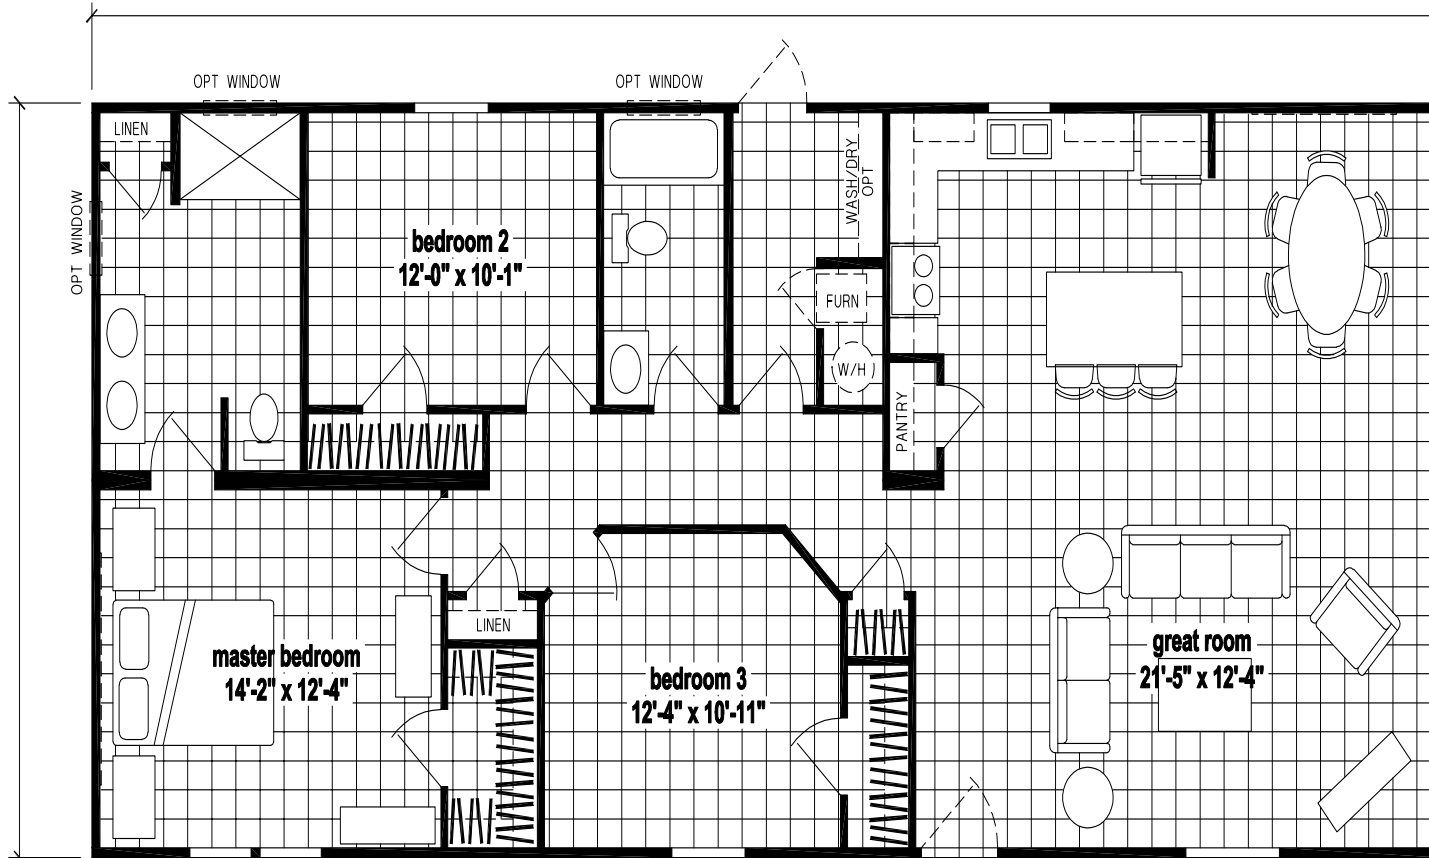

Brownell

Galaxy Series

1,456 SQ. FT. (Approximate) 3 Bedroom, 2 Bath

Last Updated: 10-23-20

FACTORY EXPO HOME CENTERS
315 W. Skyline Rd.
Arkansas City, KS 67005

FactoryHomes.com | 1-800-965-0347

IMPORTANT: Alta Cima Corp reserves the right to modify, cancel or substitute products or features of this event at any time without prior notice or obligation. Pictures and other promotional materials are representative and may depict or contain floor plans, square footages, elevations, options, upgrades, extra design features, decorations, floor coverings, specialty light fixtures, custom paint and wall coverings, window treatments, landscaping, sound and alarm systems, furnishings, appliances, and other designer/decorator features and amenities that are not included as part of the home and/or may not be available at all locations. Home, pricing and community information is subject to change, and homes to prior sale, at any time without notice or obligation. ©2020 Alta Cima Corp. All rights reserved.