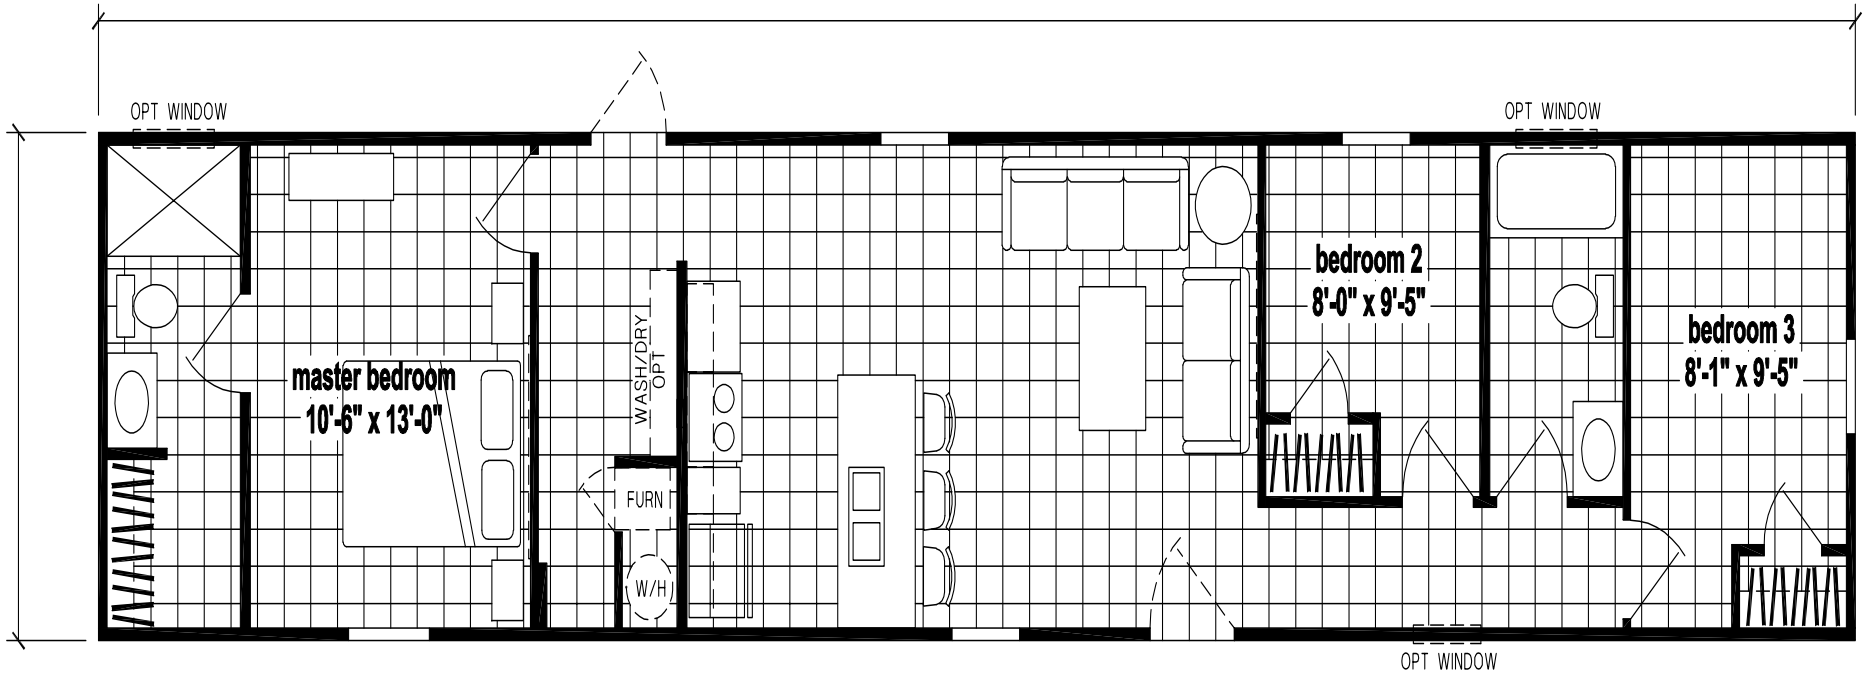

Ranney

Galaxy Series

902 SQ. FT. (Approximate) 3 Bedroom, 2 Bath

Last Updated: 10-23-20

FACTORY EXPO HOME CENTERS
315 W. Skyline Rd.
Arkansas City, KS 67005

FactoryHomes.com | 1-800-965-0347

IMPORTANT: Alta Cima Corp reserves the right to modify, cancel or substitute products or features of this event at any time without prior notice or obligation. Pictures and other promotional materials are representative and may depict or contain floor plans, square footages, elevations, options, upgrades, extra design features, decorations, floor coverings, specialty light fixtures, custom paint and wall coverings, window treatments, landscaping, sound and alarm systems, furnishings, appliances, and other designer/decorator features and amenities that are not included as part of the home and/or may not be available at all locations. Home, pricing and community information is subject to change, and homes to prior sale, at any time without notice or obligation. ©2020 Alta Cima Corp. All rights reserved.