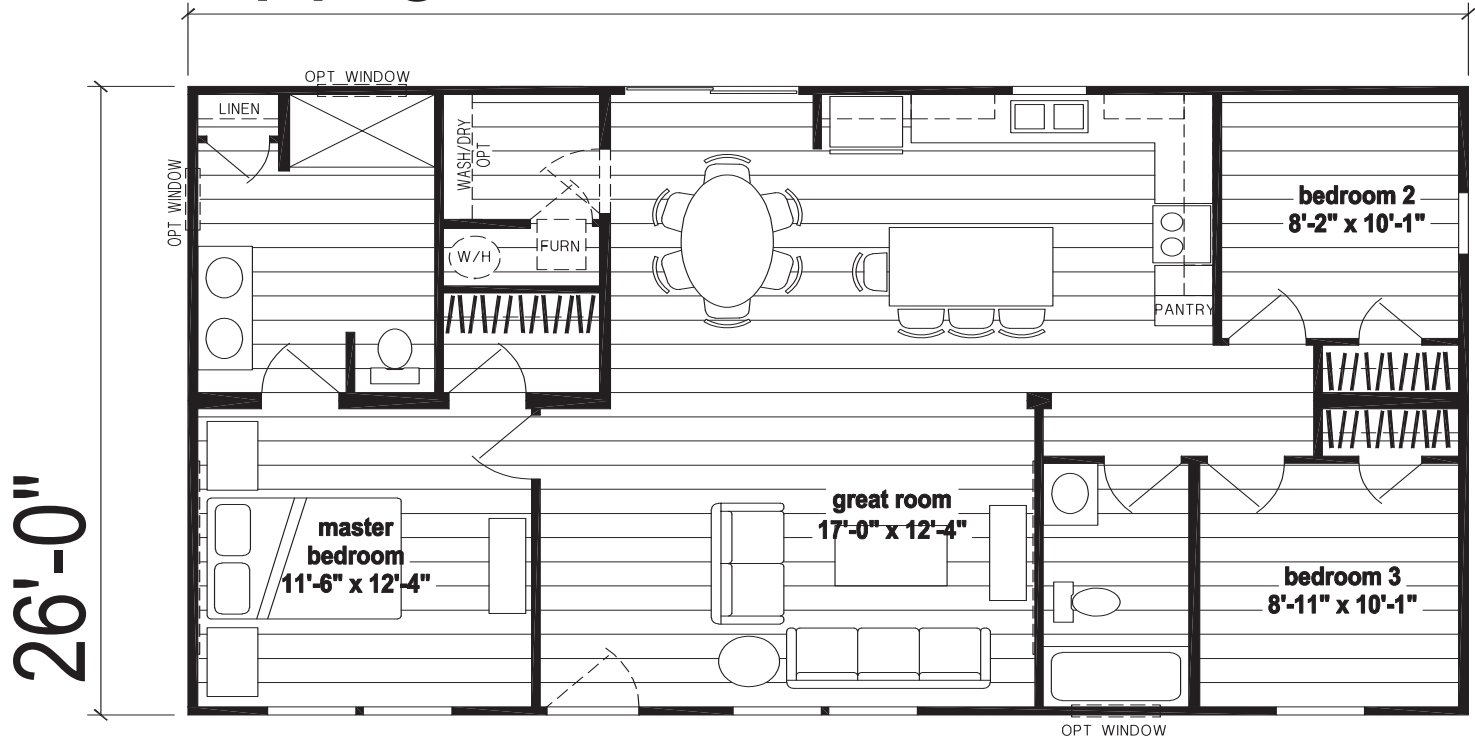

# Hewins

Galaxy Series

1,144 SQ. FT. (Approximate) 3 Bedrooms, 2 Baths

Last Updated: 1-14-2021

44'-0"

26'-0"

**FACTORY EXPO HOME CENTERS**  
315 W. Skyline Rd.  
Arkansas City, KS 67005

**FactoryHomes.com | 1-800-965-0347**