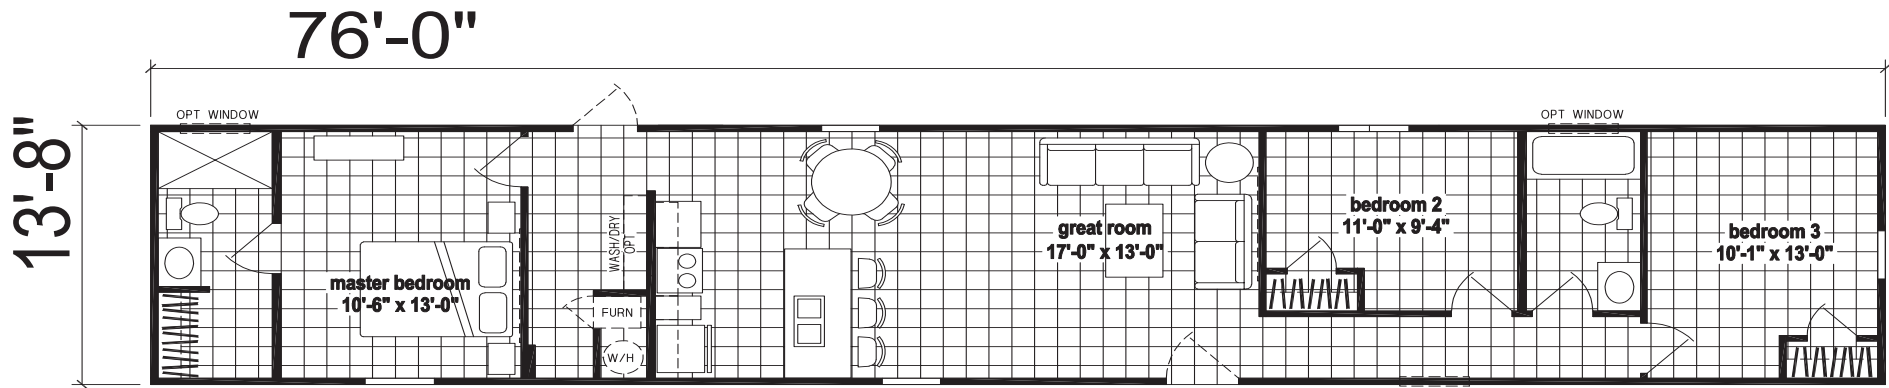

Judo

Galaxy Series

1,038 SQ. FT. (Approximate) 3 Bedrooms, 2 Baths

Last Updated: 2-1-2021

FACTORY EXPO HOME CENTERS
315 W. Skyline Rd.
Arkansas City, KS 67005

FactoryHomes.com | 1-800-965-0347

IMPORTANT: Alta Cima Corp reserves the right to modify, cancel or substitute products or features of this event at any time without prior notice or obligation. Pictures and other promotional materials are representative and may depict or contain floor plans, square footages, elevations, options, upgrades, extra design features, decorations, floor coverings, specialty light fixtures, custom paint and wall coverings, window treatments, landscaping, sound and alarm systems, furnishings, appliances, and other designer/decorator features and amenities that are not included as part of the home and/or may not be available at all locations. Home, pricing and community information is subject to change, and homes to prior sale, at any time without notice or obligation. ©2020 Alta Cima Corp. All rights reserved.