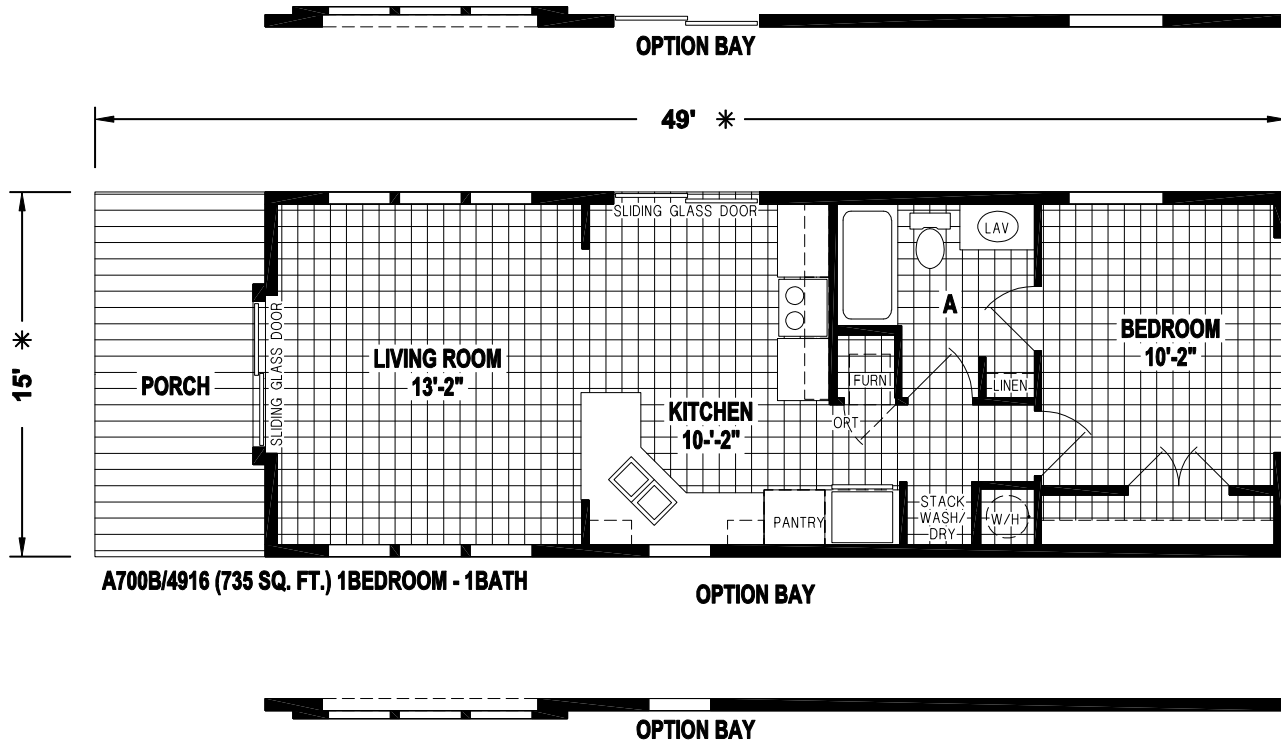

# Lindberg

Contemporary Cabin Series

784 SQ. FT. (Approximate) 1 Bedroom, 1 Bath

Last Updated: 12-13-19

A700B/4916 (735 SQ. FT.) 1BEDROOM - 1BATH

OPTION ULTIMATE KITCHEN

**FACTORY EXPO HOME CENTERS**  
 315 W. Skyline Rd.  
 Arkansas City, KS 67005