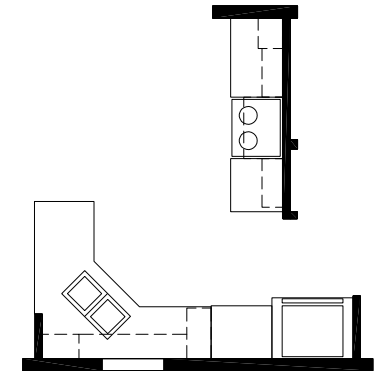

# Lindberg

Contemporary Cabin Series

784 SQ. FT. (Approximate) 1 Bedroom, 1 Bath

Last Updated: 12-13-19

A700B/4916 (735 SQ. FT.) 1BEDROOM - 1BATH

OPTION ULTIMATE KITCHEN

**FACTORY EXPO HOME CENTERS**  
 315 W. Skyline Rd.  
 Arkansas City, KS 67005