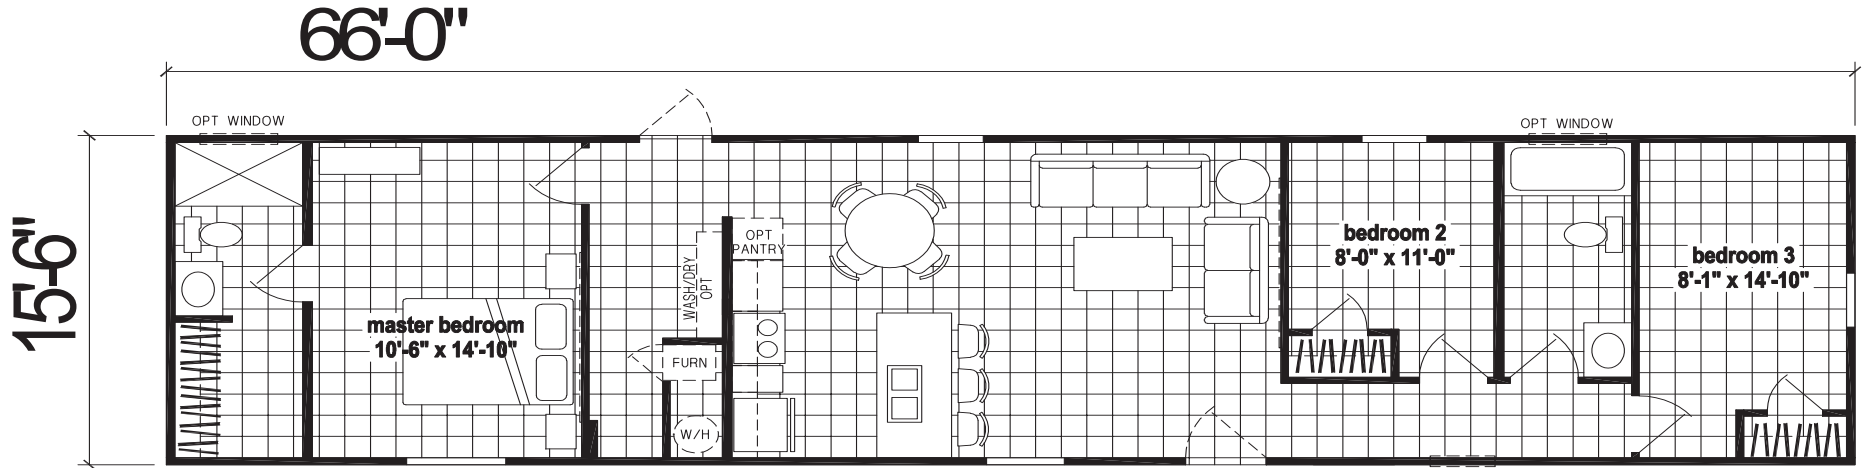

Maple City

Galaxy Series

1,023 SQ. FT. (Approximate) 3 Bedrooms, 2 Baths

Last Updated: 2-1-2021

FACTORY EXPO HOME CENTERS
315 W. Skyline Rd.
Arkansas City, KS 67005

FactoryHomes.com | 1-800-965-0347

IMPORTANT: Alta Cima Corp reserves the right to modify, cancel or substitute products or features of this event at any time without prior notice or obligation. Pictures and other promotional materials are representative and may depict or contain floor plans, square footages, elevations, options, upgrades, extra design features, decorations, floor coverings, specialty light fixtures, custom paint and wall coverings, window treatments, landscaping, sound and alarm systems, furnishings, appliances, and other designer/decorator features and amenities that are not included as part of the home and/or may not be available at all locations. Home, pricing and community information is subject to change, and homes to prior sale, at any time without notice or obligation. ©2020 Alta Cima Corp. All rights reserved.