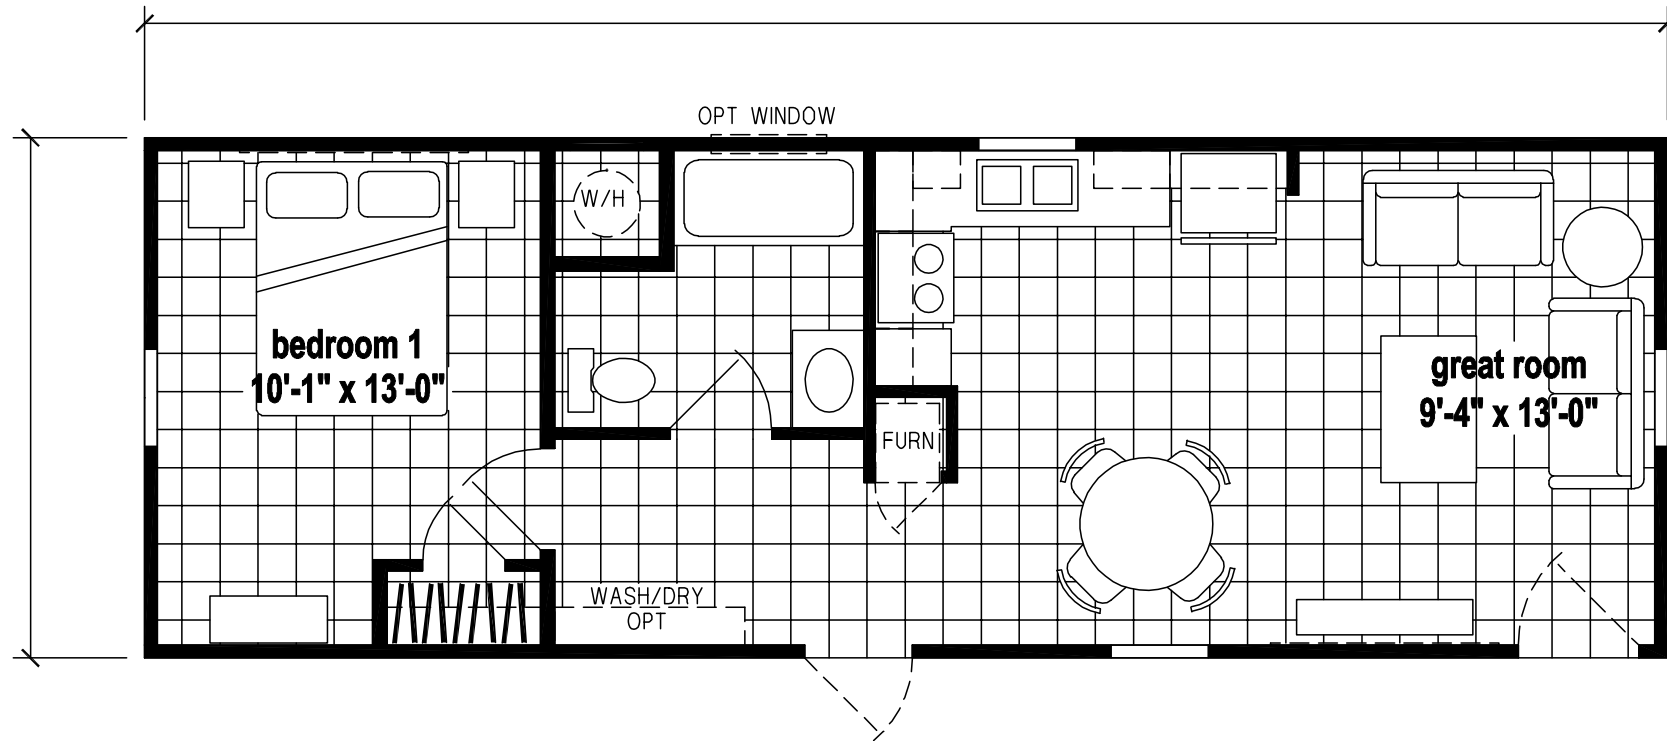

Cheney

Galaxy Series

546 SQ. FT. (Approximate) 1 Bedrooms, 1 Baths

Last Updated: 4-26-21

FACTORY EXPO HOME CENTERS
315 W. Skyline Rd.
Arkansas City, KS 67005

FactoryHomes.com | 1-800-965-0347

IMPORTANT: Alta Cima Corp reserves the right to modify, cancel or substitute products or features of this event at any time without prior notice or obligation. Pictures and other promotional materials are representative and may depict or contain floor plans, square footages, elevations, options, upgrades, extra design features, decorations, floor coverings, specialty light fixtures, custom paint and wall coverings, window treatments, landscaping, sound and alarm systems, furnishings, appliances, and other designer/decorator features and amenities that are not included as part of the home and/or may not be available at all locations. Home, pricing and community information is subject to change, and homes to prior sale, at any time without notice or obligation. ©2020 Alta Cima Corp. All rights reserved.