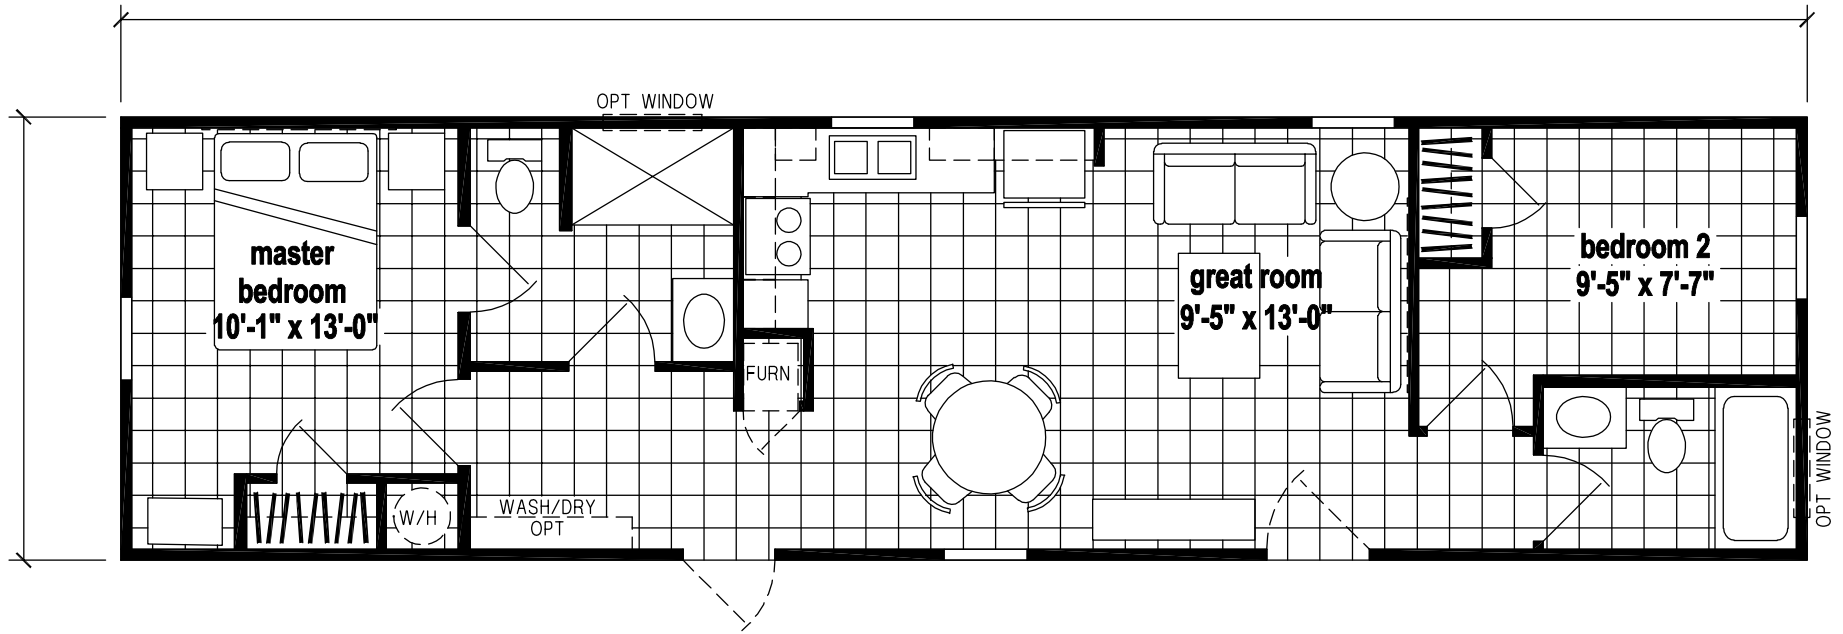

Wilson

Galaxy Series

711 SQ. FT. (Approximate) 2 Bedrooms, 2 Baths

Last Updated: 4-26-21

FACTORY EXPO HOME CENTERS
315 W. Skyline Rd.
Arkansas City, KS 67005

FactoryHomes.com | 1-800-965-0347

IMPORTANT: Alta Cima Corp reserves the right to modify, cancel or substitute products or features of this event at any time without prior notice or obligation. Pictures and other promotional materials are representative and may depict or contain floor plans, square footages, elevations, options, upgrades, extra design features, decorations, floor coverings, specialty light fixtures, custom paint and wall coverings, window treatments, landscaping, sound and alarm systems, furnishings, appliances, and other designer/decorator features and amenities that are not included as part of the home and/or may not be available at all locations. Home, pricing and community information is subject to change, and homes to prior sale, at any time without notice or obligation. ©2020 Alta Cima Corp. All rights reserved.